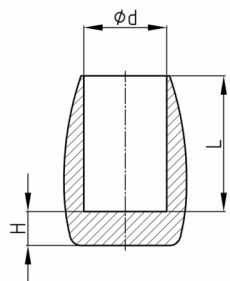

Produktgruppe EB

Lange Kappen aus Weich-PVC mit mindestens 5 mm Boden

Standardfarben

- schwarz

Material

- Weich-PVC (PVC-P)

Bestellnummer	d	H	L
	mm	mm	mm
EB 6	6	5	14
EB 8	8	5	16
EB 10	10	5	18
EB 12	12	6	20
EB 14	14	7	21
EB 16	16	7	23
EB 18	18	7	24