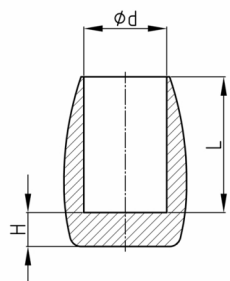

Produktgruppe EB

Lange Kappen aus Weich-PVC mit mindestens 5 mm Boden

Standardfarben

- schwarz

Material

- Weich-PVC (PVC-P)

Bestellnummer	d	H	L
	mm	mm	mm
EB 6	6	5	14
EB 8	8	5	16
EB 10	10	5	18
EB 12	12	6	20
EB 14	14	7	21
EB 16	16	7	23
EB 18	18	7	24