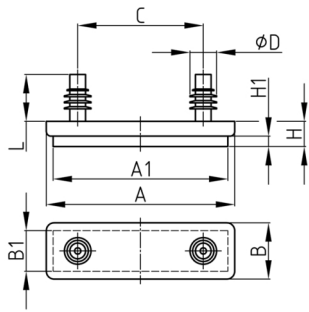

Product Group GKVF

Skid glides made of polyamide with fixing pins and felt sliding surface for square tubes and flat materials

Standard Colours

- black
- uncoloured

Material

- Base body: Polyamide (PA)
- Slide base: felt

Order Number	A	B	A1	B1	C	D	H	H1	L
	mm	mm	mm	mm	mm	mm	mm	mm	mm
GKVF 80x14,2x5	80	14,2	75	10	64	5,8	8	4	5
GKVF 80x14,2x10	80	14,2	75	10	64	5,8	8	4	10