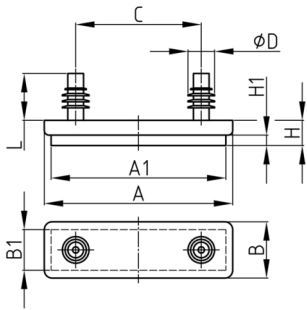

Product Group GKVF

Skid glides made of polyamide with fixing pins and felt sliding surface for square tubes and flat materials

Standard Colours

- black
- uncoloured

Material

- Base body: Polyamide (PA)
- Slide base: felt

Order Number	A	B	A1	B1	C	D	H	H1	L
	mm	mm	mm	mm	mm	mm	mm	mm	mm
GKVF 80x14,2x5	80	14,2	75	10	64	5,8	8	4	5
GKVF 80x14,2x10	80	14,2	75	10	64	5,8	8	4	10