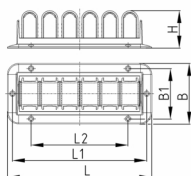

Product Group KHT

Cable guiding made of ABS

Standard Colours

- black

Material

- ABS

- S = adhesive

Order Number	B	B1	H	L	L1	L2
	mm	mm	mm	mm	mm	mm
KHT 6	65	54	42	155	144	104
KHT 6 S	65	54	42	155	144	104
KHT 4	65	54	42	110	99	59
KHT 4 S	65	54	42	110	99	59