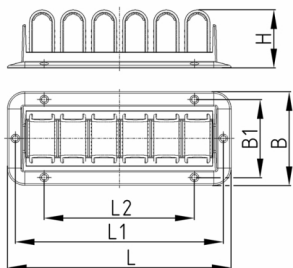

Product Group KHT

Cable guiding made of ABS

Standard Colours

- black

Material

- ABS

- S = adhesive

Order Number	B	B1	H	L	L1	L2
	mm	mm	mm	mm	mm	mm
KHT 6	65	54	42	155	144	104
KHT 6 S	65	54	42	155	144	104
KHT 4	65	54	42	110	99	59
KHT 4 S	65	54	42	110	99	59