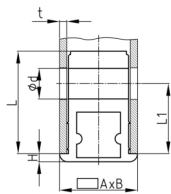

Product information

- Collar for end face pipe termination
- *) = Order related production! Please ask for minimum quantity.
- The fixings for roles with pin in vertical standing tubes
- Mounting of wheels or feet with bolt without thread on horizontally lying tubes.

Order Number	A	B	d	H	L	L1	t
	mm	mm	mm	mm	mm	mm	mm
EVBR 30x20x1,5 Ø11	30	20	11	4	37	15	1,5
EVBR 30x20x1,5 Ø12 *	30	20	12	4	37	15	1,5
EVBR 40x20x1,5 Ø10 *	40	20	10	2	41	31	1,5-2