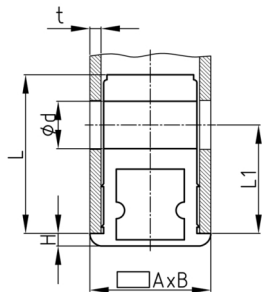

### Product Group EVBR

Corner connectors made of PA with collar as roller holder at rectangular tubes

#### Product information

- Collar for end face pipe termination
- \* ) = Order related production! Please ask for minimum quantity.
- The fixings for roles with pin in vertical standing tubes
- Mounting of wheels or feet with bolt without thread on horizontally lying tubes.

Order Number	A	B	d	H	L	L1	t
	mm	mm	mm	mm	mm	mm	mm
EVBR 30x20x1,5 Ø11	30	20	11	4	37	15	1,5
EVBR 30x20x1,5 Ø12 *	30	20	12	4	37	15	1,5
EVBR 40x20x1,5 Ø10 *	40	20	10	2	41	31	1,5-2