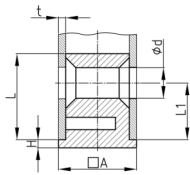

Product information

- Collar for end face pipe termination
- Order related production! Please ask for minimum quantity.
- The fixings for roles with pin in vertical standing tubes
- Mounting of wheels or feet with bolt without thread on horizontally lying tubes.

Order Number	A	d	H	L	L1	t
	mm	mm	mm	mm	mm	mm
EVBV 25x1 Ø11	25	11	4	23	15	1
EVBV 25x1,5 Ø8	25	8	2	28	15	1,5
EVBV 25x1,5 Ø11	25	11	2	29	15	1,5
EVBV 25x1,5 Ø11 SO	25	11,3	3	34,5	25	1,5
EVBV 25x1,5 Ø18	25	18	3	41	25	1,5