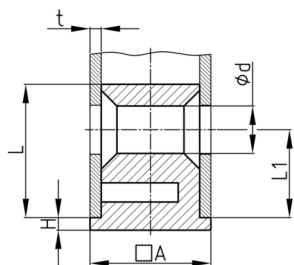

Product Group EVBV

Corner connectors made of PA with collar for square tubes

Standard Colours

- black

Material

- Base body: Polyamide (PA)

Product information

- Collar for end face pipe termination
- Order related production! Please ask for minimum quantity.
- The fixings for roles with pin in vertical standing tubes
- Mounting of wheels or feet with bolt without thread on horizontally lying tubes.

Order Number	A	d	H	L	L1	t
	mm	mm	mm	mm	mm	mm
EVBV 25x1 Ø11	25	11	4	23	15	1
EVBV 25x1,5 Ø8	25	8	2	28	15	1,5
EVBV 25x1,5 Ø11	25	11	2	29	15	1,5
EVBV 25x1,5 Ø11 SO	25	11,3	3	34,5	25	1,5
EVBV 25x1,5 Ø18	25	18	3	41	25	1,5