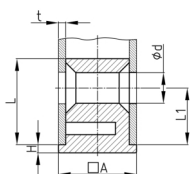

Product information

- Collar for end face pipe termination
- Order related production! Please ask for minimum quantity.
- The fixings for roles with pin in vertical standing tubes
- Mounting of wheels or feet with bolt without thread on horizontally lying tubes.

Order Number	A	d	H	L	L1	t
	mm	mm	mm	mm	mm	mm
EVBV 25x1 Ø11	25	11	4	23	15	1
EVBV 25x1,5 Ø8	25	8	2	28	15	1,5
EVBV 25x1,5 Ø11	25	11	2	29	15	1,5
EVBV 25x1,5 Ø11 SO	25	11,3	3	34,5	25	1,5
EVBV 25x1,5 Ø18	25	18	3	41	25	1,5