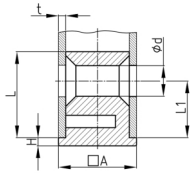

Product Group EVBV

Corner connectors made of PA with collar for square tubes

Standard Colours

- black

Material

- Base body: Polyamide (PA)

Product information

- Collar for end face pipe termination
- Order related production! Please ask for minimum quantity.
- The fixings for roles with pin in vertical standing tubes
- Mounting of wheels or feet with bolt without thread on horizontally lying tubes.

Order Number	A	d	H	L	L1	t
	mm	mm	mm	mm	mm	mm
EVBV 25x1 Ø11	25	11	4	23	15	1
EVBV 25x1,5 Ø8	25	8	2	28	15	1,5
EVBV 25x1,5 Ø11	25	11	2	29	15	1,5
EVBV 25x1,5 Ø11 SO	25	11,3	3	34,5	25	1,5
EVBV 25x1,5 Ø18	25	18	3	41	25	1,5