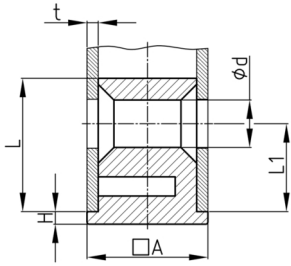

Product Group EVBV

Corner connectors made of PA with collar for square tubes

Standard Colours

- black

Material

- Base body: Polyamide (PA)

Product information

- Collar for end face pipe termination
- Order related production! Please ask for minimum quantity.
- The fixings for roles with pin in vertical standing tubes
- Mounting of wheels or feet with bolt without thread on horizontally lying tubes.

Order Number	A	d	H	L	L1	t
	mm	mm	mm	mm	mm	mm
EVBV 25x1 Ø11	25	11	4	23	15	1
EVBV 25x1,5 Ø8	25	8	2	28	15	1,5
EVBV 25x1,5 Ø11	25	11	2	29	15	1,5
EVBV 25x1,5 Ø11 SO	25	11,3	3	34,5	25	1,5
EVBV 25x1,5 Ø18	25	18	3	41	25	1,5