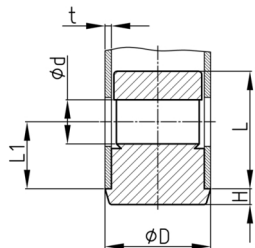

### Product Group EVRUB

Corner connectors made of PA with collar for round tubes (Order related production! Please ask for minimum quantity)

Order Number	D	d	H	L	L1	t
	mm	mm	mm	mm	mm	mm
EVRUB 25x1,5 Ø11	25	11	3	34,5	25	1,5