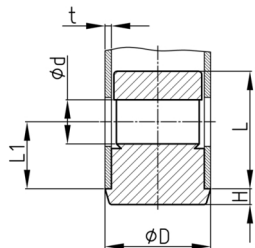

Product Group EVRUB

Corner connectors made of PA with collar for round tubes (Order related production! Please ask for minimum quantity)

Standard Colours

- black

Material

- Base body: Polyamide (PA)

Product information

- Collar for end face pipe termination
- Order related production! Please ask for minimum quantity.
- The fixings for roles with pin in vertical standing tubes
- Mounting of wheels or feet with bolt without thread on horizontally lying tubes.

Order Number	D	d	H	L	L1	t
	mm	mm	mm	mm	mm	mm
EVRUB 25x1,5 Ø11	25	11	3	34,5	25	1,5