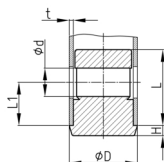

Product Group EVRUB

Corner connectors made of PA with collar for round tubes (Order related production! Please ask for minimum quantity)

Standard Colours

- black

Material

- Base body: Polyamide (PA)

Product information

- Collar for end face pipe termination
- Order related production! Please ask for minimum quantity.
- The fixings for roles with pin in vertical standing tubes
- Mounting of wheels or feet with bolt without thread on horizontally lying tubes.

Order Number	D	d	H	L	L1	t
	mm	mm	mm	mm	mm	mm
EVRUB 25x1,5 Ø11	25	11	3	34,5	25	1,5