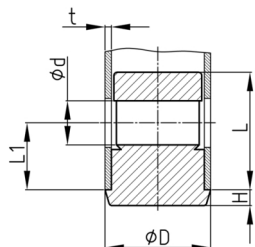

### Product Group EVRUB

Corner connectors made of PA with collar for round tubes (Order related production! Please ask for minimum quantity)

#### Product information

- Collar for end face pipe termination
- Order related production! Please ask for minimum quantity.
- The fixings for roles with pin in vertical standing tubes
- Mounting of wheels or feet with bolt without thread on horizontally lying tubes.

Order Number	D	d	H	L	L1	t
	mm	mm	mm	mm	mm	mm
EVRUB 25x1,5 Ø11	25	11	3	34,5	25	1,5