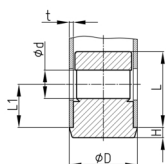

Product Group EVRUB

Corner connectors made of PA with collar for round tubes (Order related production! Please ask for minimum quantity)

Standard Colours

- black

Material

- Base body: Polyamide (PA)

Product information

- Collar for end face pipe termination
- Order related production! Please ask for minimum quantity.
- The fixings for roles with pin in vertical standing tubes
- Mounting of wheels or feet with bolt without thread on horizontally lying tubes.

Order Number	D	d	H	L	L1	t
	mm	mm	mm	mm	mm	mm
EVRUB 25x1,5 Ø11	25	11	3	34,5	25	1,5