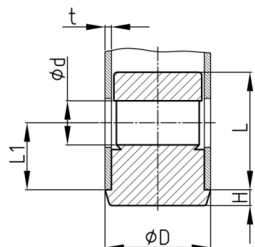

Product Group EVRUB

Corner connectors made of PA with collar for round tubes (Order related production! Please ask for minimum quantity)

Standard Colours

- black

Material

- Base body: Polyamide (PA)

Product information

- Collar for end face pipe termination
- Order related production! Please ask for minimum quantity.
- The fixings for roles with pin in vertical standing tubes
- Mounting of wheels or feet with bolt without thread on horizontally lying tubes.

Order Number	D	d	H	L	L1	t
	mm	mm	mm	mm	mm	mm
EVRUB 25x1,5 Ø11	25	11	3	34,5	25	1,5