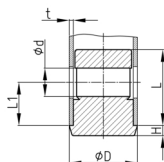

Product information

- Collar for end face pipe termination
- Order related production! Please ask for minimum quantity.
- The fixings for roles with pin in vertical standing tubes
- Mounting of wheels or feet with bolt without thread on horizontally lying tubes.

Order Number	D	d	H	L	L1	t
	mm	mm	mm	mm	mm	mm
EVRUB 25x1,5 Ø11	25	11	3	34,5	25	1,5