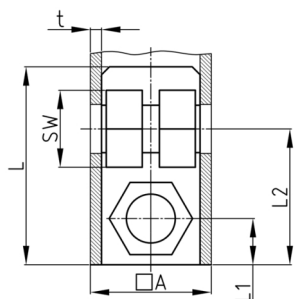

Product Group SEVV

Screw corner connectors made of PA without collar for square tubes, hexagon nuts inserted

Standard Colours

- black

Material

- Base body: Polyamide (PA)

- Order related production! Please ask for minimum quantity.
- Fixing of wheels or adjustable feet of horizontally lying tubes.
- Right-angled connection to trusses
- Subsequent installation of shelf compartments in already existing constructions
- Invisible connections

Order Number	A	L	L1	L2	WAF	SW1	t	Type
	mm	mm	mm	mm	mm	mm	mm	
SEVV 20x1 M8	20	42	27	10	13	13	1	2
SEVV 25x2 M8	25	43	28	12,5	13	13	2	2
SEVV 30x2 M10	30	40	33	15	17	17	2	1