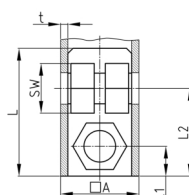

Product Group SEVV

Screw corner connectors made of PA without collar for square tubes, hexagon nuts inserted

Standard Colours

- black

Material

- Base body: Polyamide (PA)

- Order related production! Please ask for minimum quantity.
- Fixing of wheels or adjustable feet of horizontally lying tubes.
- Right-angled connection to trusses
- Subsequent installation of shelf compartments in already existing constructions
- Invisible connections

Order Number	A	L	L1	L2	WAF	SW1	t	Type
	mm	mm	mm	mm	mm	mm	mm	
SEVV 20x1 M8	20	42	27	10	13	13	1	2
SEVV 25x2 M8	25	43	28	12,5	13	13	2	2
SEVV 30x2 M10	30	40	33	15	17	17	2	1