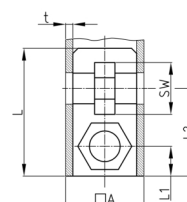

Product Group SEVV

Screw corner connectors made of PA without collar for square tubes, hexagon nuts inserted

Standard Colours

- black

Material

- Base body: Polyamide (PA)

- Order related production! Please ask for minimum quantity.
- Fixing of wheels or adjustable feet of horizontally lying tubes.
- Right-angled connection to trusses
- Subsequent installation of shelf compartments in already existing constructions
- Invisible connections

Order Number	A	L	L1	L2	WAF	SW1	t	Type
	mm	mm	mm	mm	mm	mm	mm	
SEVV 20x1 M8	20	42	27	10	13	13	1	2
SEVV 25x2 M8	25	43	28	12,5	13	13	2	2
SEVV 30x2 M10	30	40	33	15	17	17	2	1