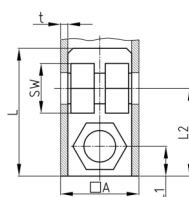

Product Group SEVV

Screw corner connectors made of PA without collar for square tubes, hexagon nuts inserted

Standard Colours

- black

Material

- Base body: Polyamide (PA)

- Order related production! Please ask for minimum quantity.
- Fixing of wheels or adjustable feet of horizontally lying tubes.
- Right-angled connection to trusses
- Subsequent installation of shelf compartments in already existing constructions
- Invisible connections

Order Number	A	L	L1	L2	WAF	SW1	t	Type
	mm	mm	mm	mm	mm	mm	mm	
SEVV 20x1 M8	20	42	27	10	13	13	1	2
SEVV 25x2 M8	25	43	28	12,5	13	13	2	2
SEVV 30x2 M10	30	40	33	15	17	17	2	1