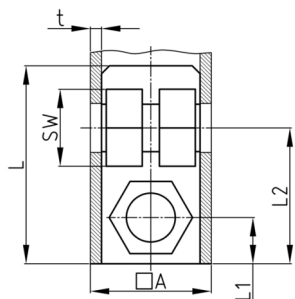

Product Group SEVV

Screw corner connectors made of PA without collar for square tubes, hexagon nuts inserted

Standard Colours

- black

Material

- Base body: Polyamide (PA)

- Order related production! Please ask for minimum quantity.
- Fixing of wheels or adjustable feet of horizontally lying tubes.
- Right-angled connection to trusses
- Subsequent installation of shelf compartments in already existing constructions
- Invisible connections

Order Number	A	L	L1	L2	WAF	SW1	t	Type
	mm	mm	mm	mm	mm	mm	mm	
SEVV 20x1 M8	20	42	27	10	13	13	1	2
SEVV 25x2 M8	25	43	28	12,5	13	13	2	2
SEVV 30x2 M10	30	40	33	15	17	17	2	1