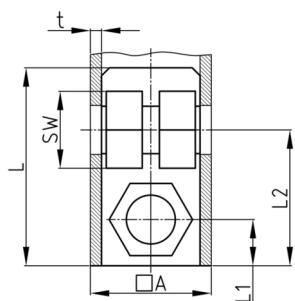

Product Group SEVV

Screw corner connectors made of PA without collar for square tubes, hexagon nuts inserted

Standard Colours

- black

Material

- Base body: Polyamide (PA)

- Order related production! Please ask for minimum quantity.
- Fixing of wheels or adjustable feet of horizontally lying tubes.
- Right-angled connection to trusses
- Subsequent installation of shelf compartments in already existing constructions
- Invisible connections

Order Number	A	L	L1	L2	WAF	SW1	t	Type
	mm	mm	mm	mm	mm	mm	mm	
SEVV 20x1 M8	20	42	27	10	13	13	1	2
SEVV 25x2 M8	25	43	28	12,5	13	13	2	2
SEVV 30x2 M10	30	40	33	15	17	17	2	1