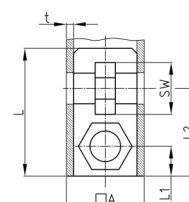

Product Group SEVV

Screw corner connectors made of PA without collar for square tubes, hexagon nuts inserted

Standard Colours

- black

Material

- Base body: Polyamide (PA)

- Order related production! Please ask for minimum quantity.
- Fixing of wheels or adjustable feet of horizontally lying tubes.
- Right-angled connection to trusses
- Subsequent installation of shelf compartments in already existing constructions
- Invisible connections

Order Number	A	L	L1	L2	WAF	SW1	t	Type
	mm	mm	mm	mm	mm	mm	mm	
SEVV 20x1 M8	20	42	27	10	13	13	1	2
SEVV 25x2 M8	25	43	28	12,5	13	13	2	2
SEVV 30x2 M10	30	40	33	15	17	17	2	1