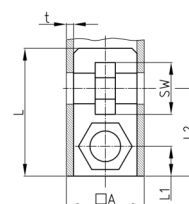

Product Group SEVV

Screw corner connectors made of PA without collar for square tubes, hexagon nuts inserted

Standard Colours

- black

Material

- Base body: Polyamide (PA)

- Order related production! Please ask for minimum quantity.
- Fixing of wheels or adjustable feet of horizontally lying tubes.
- Right-angled connection to trusses
- Subsequent installation of shelf compartments in already existing constructions
- Invisible connections

Order Number	A	L	L1	L2	WAF	SW1	t	Type
	mm	mm	mm	mm	mm	mm	mm	
SEVV 20x1 M8	20	42	27	10	13	13	1	2
SEVV 25x2 M8	25	43	28	12,5	13	13	2	2
SEVV 30x2 M10	30	40	33	15	17	17	2	1