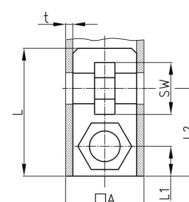

Product Group SEVV

Screw corner connectors made of PA without collar for square tubes, hexagon nuts inserted

Standard Colours

- black

Material

- Base body: Polyamide (PA)

- Order related production! Please ask for minimum quantity.
- Fixing of wheels or adjustable feet of horizontally lying tubes.
- Right-angled connection to trusses
- Subsequent installation of shelf compartments in already existing constructions
- Invisible connections

Order Number	A	L	L1	L2	WAF	SW1	t	Type
	mm	mm	mm	mm	mm	mm	mm	
SEVV 20x1 M8	20	42	27	10	13	13	1	2
SEVV 25x2 M8	25	43	28	12,5	13	13	2	2
SEVV 30x2 M10	30	40	33	15	17	17	2	1