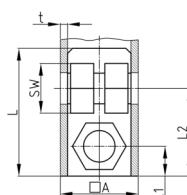

Product Group SEVV

Screw corner connectors made of PA without collar for square tubes, hexagon nuts inserted

Standard Colours

- black

Material

- Base body: Polyamide (PA)

- Order related production! Please ask for minimum quantity.
- Fixing of wheels or adjustable feet of horizontally lying tubes.
- Right-angled connection to trusses
- Subsequent installation of shelf compartments in already existing constructions
- Invisible connections

Order Number	A	L	L1	L2	WAF	SW1	t	Type
	mm	mm	mm	mm	mm	mm	mm	
SEVV 20x1 M8	20	42	27	10	13	13	1	2
SEVV 25x2 M8	25	43	28	12,5	13	13	2	2
SEVV 30x2 M10	30	40	33	15	17	17	2	1