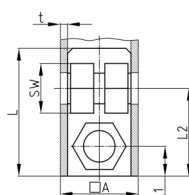

Product Group SEVV

Screw corner connectors made of PA without collar for square tubes, hexagon nuts inserted

Standard Colours

- black

Material

- Base body: Polyamide (PA)

- Order related production! Please ask for minimum quantity.
- Fixing of wheels or adjustable feet of horizontally lying tubes.
- Right-angled connection to trusses
- Subsequent installation of shelf compartments in already existing constructions
- Invisible connections

Order Number	A	L	L1	L2	WAF	SW1	t	Type
	mm	mm	mm	mm	mm	mm	mm	
SEVV 20x1 M8	20	42	27	10	13	13	1	2
SEVV 25x2 M8	25	43	28	12,5	13	13	2	2
SEVV 30x2 M10	30	40	33	15	17	17	2	1