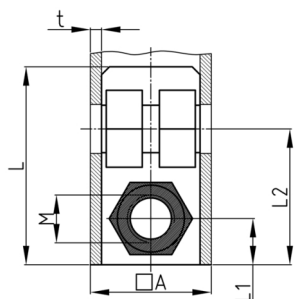

Product Group SEVVM

Screw corner connectors made of PA without collar for square tubes, with bright galvanized hexagon nut

Standard Colours

- black

Material

- Base body: Polyamide (PA)
- Thread: zinc-plated steel

- Order related production! Please ask for minimum quantity.
- Fixing of wheels or adjustable feet of horizontally lying tubes.
- Right-angled connection to trusses
- Subsequent installation of shelf compartments in already existing constructions
- Invisible connections

Order Number	A	L	L1	L2	M	WAF	t	Type
	mm	mm	mm	mm		mm	mm	
SEVVM 20X1 M8	20	42	27	10	M8	13	1	2
SEVVM 25x2 M8	25	43	28	12,5	M8	13	2	1
SEVVM 30x2 M10	30	40	33	15	M10	17	2	1