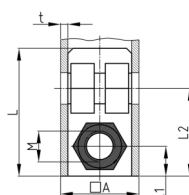

Product Group SEVVM

Screw corner connectors made of PA without collar for square tubes, with bright galvanized hexagon nut

Standard Colours

- black

Material

- Base body: Polyamide (PA)
- Thread: zinc-plated steel

- Order related production! Please ask for minimum quantity.
- Fixing of wheels or adjustable feet of horizontally lying tubes.
- Right-angled connection to trusses
- Subsequent installation of shelf compartments in already existing constructions
- Invisible connections

Order Number	A	L	L1	L2	M	WAF	t	Type
	mm	mm	mm	mm		mm	mm	
SEVVM 20X1 M8	20	42	27	10	M8	13	1	2
SEVVM 25x2 M8	25	43	28	12,5	M8	13	2	1
SEVVM 30x2 M10	30	40	33	15	M10	17	2	1