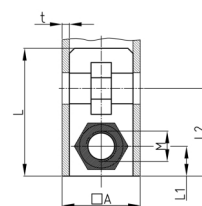

Product Group SEVVM

Screw corner connectors made of PA without collar for square tubes, with bright galvanized hexagon nut

Standard Colours

- black

Material

- Base body: Polyamide (PA)
- Thread: zinc-plated steel

- Order related production! Please ask for minimum quantity.
- Fixing of wheels or adjustable feet of horizontally lying tubes.
- Right-angled connection to trusses
- Subsequent installation of shelf compartments in already existing constructions
- Invisible connections

Order Number	A	L	L1	L2	M	WAF	t	Type
	mm	mm	mm	mm		mm	mm	
SEVVM 20X1 M8	20	42	27	10	M8	13	1	2
SEVVM 25x2 M8	25	43	28	12,5	M8	13	2	1
SEVVM 30x2 M10	30	40	33	15	M10	17	2	1