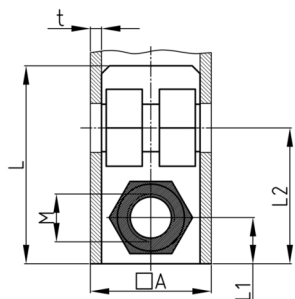

Product Group SEVVM

Screw corner connectors made of PA without collar for square tubes, with bright galvanized hexagon nut

Standard Colours

- black

Material

- Base body: Polyamide (PA)
- Thread: zinc-plated steel

- Order related production! Please ask for minimum quantity.
- Fixing of wheels or adjustable feet of horizontally lying tubes.
- Right-angled connection to trusses
- Subsequent installation of shelf compartments in already existing constructions
- Invisible connections

Order Number	A	L	L1	L2	M	WAF	t	Type
	mm	mm	mm	mm		mm	mm	
SEVVM 20X1 M8	20	42	27	10	M8	13	1	2
SEVVM 25x2 M8	25	43	28	12,5	M8	13	2	1
SEVVM 30x2 M10	30	40	33	15	M10	17	2	1