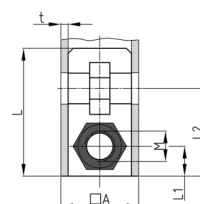

Product Group SEVVM

Screw corner connectors made of PA without collar for square tubes, with bright galvanized hexagon nut

Standard Colours

- black

Material

- Base body: Polyamide (PA)
- Thread: zinc-plated steel

- Order related production! Please ask for minimum quantity.
- Fixing of wheels or adjustable feet of horizontally lying tubes.
- Right-angled connection to trusses
- Subsequent installation of shelf compartments in already existing constructions
- Invisible connections

Order Number	A	L	L1	L2	M	WAF	t	Type
	mm	mm	mm	mm		mm	mm	
SEVVM 20X1 M8	20	42	27	10	M8	13	1	2
SEVVM 25x2 M8	25	43	28	12,5	M8	13	2	1
SEVVM 30x2 M10	30	40	33	15	M10	17	2	1