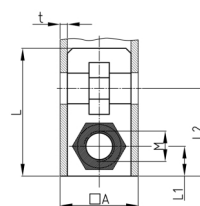

Product Group SEVVM

Screw corner connectors made of PA without collar for square tubes, with bright galvanized hexagon nut

Standard Colours

- black

Material

- Base body: Polyamide (PA)
- Thread: zinc-plated steel

- Order related production! Please ask for minimum quantity.
- Fixing of wheels or adjustable feet of horizontally lying tubes.
- Right-angled connection to trusses
- Subsequent installation of shelf compartments in already existing constructions
- Invisible connections

Order Number	A	L	L1	L2	M	WAF	t	Type
	mm	mm	mm	mm		mm	mm	
SEVVM 20X1 M8	20	42	27	10	M8	13	1	2
SEVVM 25x2 M8	25	43	28	12,5	M8	13	2	1
SEVVM 30x2 M10	30	40	33	15	M10	17	2	1