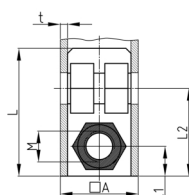

Product Group SEVVM

Screw corner connectors made of PA without collar for square tubes, with bright galvanized hexagon nut

Standard Colours

- black

Material

- Base body: Polyamide (PA)
- Thread: zinc-plated steel

- Order related production! Please ask for minimum quantity.
- Fixing of wheels or adjustable feet of horizontally lying tubes.
- Right-angled connection to trusses
- Subsequent installation of shelf compartments in already existing constructions
- Invisible connections

Order Number	A	L	L1	L2	M	WAF	t	Type
	mm	mm	mm	mm		mm	mm	
SEVVM 20X1 M8	20	42	27	10	M8	13	1	2
SEVVM 25x2 M8	25	43	28	12,5	M8	13	2	1
SEVVM 30x2 M10	30	40	33	15	M10	17	2	1