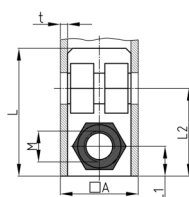

Product Group SEVVM

Screw corner connectors made of PA without collar for square tubes, with bright galvanized hexagon nut

Standard Colours

- black

Material

- Base body: Polyamide (PA)
- Thread: zinc-plated steel

- Order related production! Please ask for minimum quantity.
- Fixing of wheels or adjustable feet of horizontally lying tubes.
- Right-angled connection to trusses
- Subsequent installation of shelf compartments in already existing constructions
- Invisible connections

Order Number	A	L	L1	L2	M	WAF	t	Type
	mm	mm	mm	mm		mm	mm	
SEVVM 20X1 M8	20	42	27	10	M8	13	1	2
SEVVM 25x2 M8	25	43	28	12,5	M8	13	2	1
SEVVM 30x2 M10	30	40	33	15	M10	17	2	1