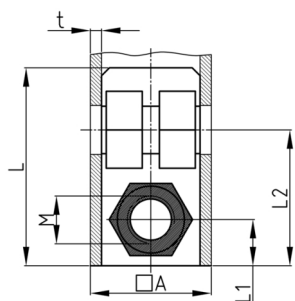

Product Group SEVVM

Screw corner connectors made of PA without collar for square tubes, with bright galvanized hexagon nut

Standard Colours

- black

Material

- Base body: Polyamide (PA)
- Thread: zinc-plated steel

- Order related production! Please ask for minimum quantity.
- Fixing of wheels or adjustable feet of horizontally lying tubes.
- Right-angled connection to trusses
- Subsequent installation of shelf compartments in already existing constructions
- Invisible connections

Order Number	A	L	L1	L2	M	WAF	t	Type
	mm	mm	mm	mm		mm	mm	
SEVVM 20X1 M8	20	42	27	10	M8	13	1	2
SEVVM 25x2 M8	25	43	28	12,5	M8	13	2	1
SEVVM 30x2 M10	30	40	33	15	M10	17	2	1