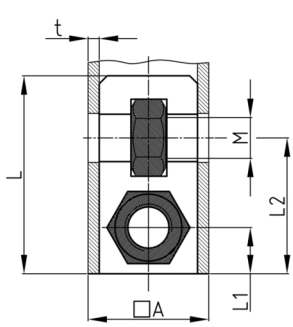

Product Group SEVVM2

Screw corner connectors made of PA without collar for square tubes, with two bright galvanized hexagon nuts

Standard Colours

- black

Material

- Base body: Polyamide (PA)
- Thread: zinc-plated steel

- Order related production! Please ask for minimum quantity.
- Fixing of wheels or adjustable feet of horizontally lying tubes.
- Right-angled connection to trusses
- Subsequent installation of shelf compartments in already existing constructions
- Invisible connections

Order Number	A	L	L1	L2	M	t
	mm	mm	mm	mm		mm
SEVVM2 20x1 M8	20	42	27	10	M8	1
SEVVM2 25x2 M8	25	43	28	12,5	M8	2