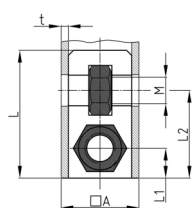

Product Group SEVVM2

Screw corner connectors made of PA without collar for square tubes, with two bright galvanized hexagon nuts

Standard Colours

- black

Material

- Base body: Polyamide (PA)
- Thread: zinc-plated steel

- Order related production! Please ask for minimum quantity.
- Fixing of wheels or adjustable feet of horizontally lying tubes.
- Right-angled connection to trusses
- Subsequent installation of shelf compartments in already existing constructions
- Invisible connections

Order Number	A	L	L1	L2	M	t
	mm	mm	mm	mm		mm
SEVVM2 20x1 M8	20	42	27	10	M8	1
SEVVM2 25x2 M8	25	43	28	12,5	M8	2