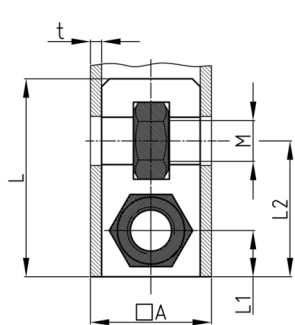

Product Group SEVVM2

Screw corner connectors made of PA without collar for square tubes, with two bright galvanized hexagon nuts

Standard Colours

- black

Material

- Base body: Polyamide (PA)
- Thread: zinc-plated steel

- Order related production! Please ask for minimum quantity.
- Fixing of wheels or adjustable feet of horizontally lying tubes.
- Right-angled connection to trusses
- Subsequent installation of shelf compartments in already existing constructions
- Invisible connections

Order Number	A	L	L1	L2	M	t
	mm	mm	mm	mm		mm
SEVVM2 20x1 M8	20	42	27	10	M8	1
SEVVM2 25x2 M8	25	43	28	12,5	M8	2