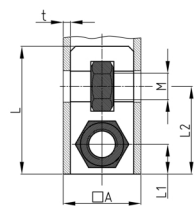

Product Group SEVVM2

Screw corner connectors made of PA without collar for square tubes, with two bright galvanized hexagon nuts

Standard Colours

- black

Material

- Base body: Polyamide (PA)
- Thread: zinc-plated steel

- Order related production! Please ask for minimum quantity.
- Fixing of wheels or adjustable feet of horizontally lying tubes.
- Right-angled connection to trusses
- Subsequent installation of shelf compartments in already existing constructions
- Invisible connections

Order Number	A	L	L1	L2	M	t
	mm	mm	mm	mm		mm
SEVVM2 20x1 M8	20	42	27	10	M8	1
SEVVM2 25x2 M8	25	43	28	12,5	M8	2