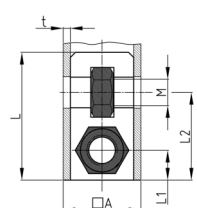

Product Group SEVVM2

Screw corner connectors made of PA without collar for square tubes, with two bright galvanized hexagon nuts

Standard Colours

- black

Material

- Base body: Polyamide (PA)
- Thread: zinc-plated steel

- Order related production! Please ask for minimum quantity.
- Fixing of wheels or adjustable feet of horizontally lying tubes.
- Right-angled connection to trusses
- Subsequent installation of shelf compartments in already existing constructions
- Invisible connections

Order Number	A	L	L1	L2	M	t
	mm	mm	mm	mm		mm
SEVVM2 20x1 M8	20	42	27	10	M8	1
SEVVM2 25x2 M8	25	43	28	12,5	M8	2