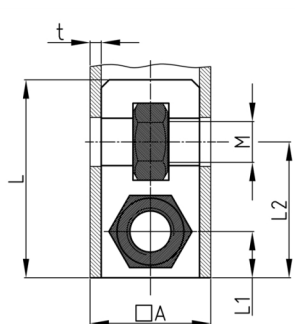

Product Group SEVVM2

Screw corner connectors made of PA without collar for square tubes, with two bright galvanized hexagon nuts

Standard Colours

- black

Material

- Base body: Polyamide (PA)
- Thread: zinc-plated steel

- Order related production! Please ask for minimum quantity.
- Fixing of wheels or adjustable feet of horizontally lying tubes.
- Right-angled connection to trusses
- Subsequent installation of shelf compartments in already existing constructions
- Invisible connections

Order Number	A	L	L1	L2	M	t
	mm	mm	mm	mm		mm
SEVVM2 20x1 M8	20	42	27	10	M8	1
SEVVM2 25x2 M8	25	43	28	12,5	M8	2