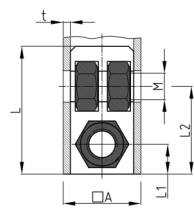

### Product Group SEVVM3

Screw corner connectors made of PA without collar for square tubes, with three bright galvanized hexagon nuts

#### Material

- Base body: Polyamide (PA)
- Thread: zinc-plated steel

- Order related production! Please ask for minimum quantity.
- Fixing of wheels or adjustable feet of horizontally lying tubes.
- Right-angled connection to trusses
- Subsequent installation of shelf compartments in already existing constructions
- Invisible connections

Order Number	A	L	L1	L2	M	t
	mm	mm	mm	mm		mm
SEVVM3 30x2 M10	30	40	33	15	M10	2