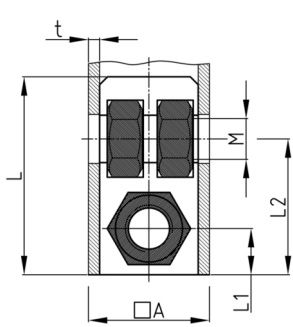

### Product Group SEVVM3

Screw corner connectors made of PA without collar for square tubes, with three bright galvanized hexagon nuts

#### Material

- Base body: Polyamide (PA)
- Thread: zinc-plated steel

- Order related production! Please ask for minimum quantity.
- Fixing of wheels or adjustable feet of horizontally lying tubes.
- Right-angled connection to trusses
- Subsequent installation of shelf compartments in already existing constructions
- Invisible connections

Order Number	A	L	L1	L2	M	t
	mm	mm	mm	mm		mm
SEVVM3 30x2 M10	30	40	33	15	M10	2