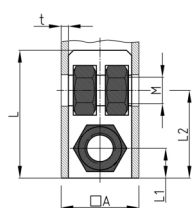

### Product Group SEVVM3

Screw corner connectors made of PA without collar for square tubes, with three bright galvanized hexagon nuts

#### Material

- Base body: Polyamide (PA)
- Thread: zinc-plated steel

- Order related production! Please ask for minimum quantity.
- Fixing of wheels or adjustable feet of horizontally lying tubes.
- Right-angled connection to trusses
- Subsequent installation of shelf compartments in already existing constructions
- Invisible connections

Order Number	A	L	L1	L2	M	t
	mm	mm	mm	mm		mm
SEVVM3 30x2 M10	30	40	33	15	M10	2