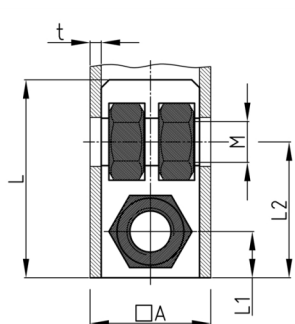

### Product Group SEVVM3

Screw corner connectors made of PA without collar for square tubes, with three bright galvanized hexagon nuts

#### Material

- Base body: Polyamide (PA)
- Thread: zinc-plated steel

- Order related production! Please ask for minimum quantity.
- Fixing of wheels or adjustable feet of horizontally lying tubes.
- Right-angled connection to trusses
- Subsequent installation of shelf compartments in already existing constructions
- Invisible connections

Order Number	A	L	L1	L2	M	t
	mm	mm	mm	mm		mm
SEVVM3 30x2 M10	30	40	33	15	M10	2