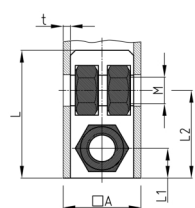

Product Group SEVVM3

Screw corner connectors made of PA without collar for square tubes, with three bright galvanized hexagon nuts

Standard Colours

- black

Material

- Base body: Polyamide (PA)
- Thread: zinc-plated steel

- Order related production! Please ask for minimum quantity.
- Fixing of wheels or adjustable feet of horizontally lying tubes.
- Right-angled connection to trusses
- Subsequent installation of shelf compartments in already existing constructions
- Invisible connections

Order Number	A	L	L1	L2	M	t
	mm	mm	mm	mm		mm
SEVVM3 30x2 M10	30	40	33	15	M10	2