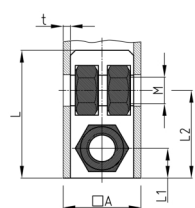

### Product Group SEVVM3

Screw corner connectors made of PA without collar for square tubes, with three bright galvanized hexagon nuts

#### Material

- Base body: Polyamide (PA)
- Thread: zinc-plated steel

- Order related production! Please ask for minimum quantity.
- Fixing of wheels or adjustable feet of horizontally lying tubes.
- Right-angled connection to trusses
- Subsequent installation of shelf compartments in already existing constructions
- Invisible connections

Order Number	A	L	L1	L2	M	t
	mm	mm	mm	mm		mm
SEVVM3 30x2 M10	30	40	33	15	M10	2