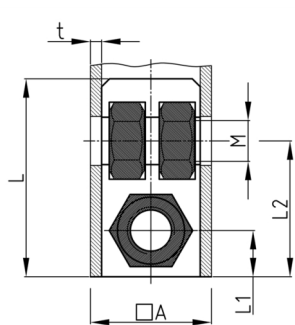

Product Group SEVVM3

Screw corner connectors made of PA without collar for square tubes, with three bright galvanized hexagon nuts

Standard Colours

- black

Material

- Base body: Polyamide (PA)
- Thread: zinc-plated steel

- Order related production! Please ask for minimum quantity.
- Fixing of wheels or adjustable feet of horizontally lying tubes.
- Right-angled connection to trusses
- Subsequent installation of shelf compartments in already existing constructions
- Invisible connections

Order Number	A	L	L1	L2	M	t
	mm	mm	mm	mm		mm
SEVVM3 30x2 M10	30	40	33	15	M10	2