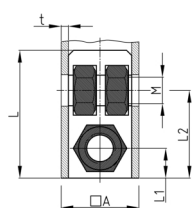

Product Group SEVVM3

Screw corner connectors made of PA without collar for square tubes, with three bright galvanized hexagon nuts

Standard Colours

- black

Material

- Base body: Polyamide (PA)
- Thread: zinc-plated steel

- Order related production! Please ask for minimum quantity.
- Fixing of wheels or adjustable feet of horizontally lying tubes.
- Right-angled connection to trusses
- Subsequent installation of shelf compartments in already existing constructions
- Invisible connections

Order Number	A	L	L1	L2	M	t
	mm	mm	mm	mm		mm
SEVVM3 30x2 M10	30	40	33	15	M10	2