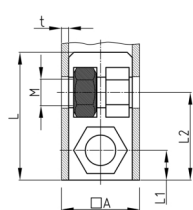

Product Group SEVVMH

Screw corner connectors made of PA without collar for square tubes, with bright galvanized hexagon nut (rear)

Standard Colours

- black

Material

- Base body: Polyamide (PA)
- Thread: zinc-plated steel

- Order related production! Please ask for minimum quantity.
- Fixing of wheels or adjustable feet of horizontally lying tubes.
- Right-angled connection to trusses
- Subsequent installation of shelf compartments in already existing constructions
- Invisible connections

Order Number	A	L	L1	L2	M	WAF	t	Type
	mm	mm	mm	mm		mm	mm	
SEVVMH 20x1 M8	20	42	27	10	M8	13	1	2
SEVVMH 25x2 M8	25	43	28	12,5	M8	13	2	1
SEVVMH 30x2 M10	30	40	33	15	M10	17	2	1