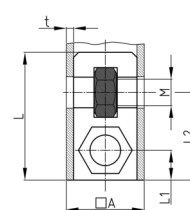

Product Group SEVVMH

Screw corner connectors made of PA without collar for square tubes, with bright galvanized hexagon nut (rear)

Standard Colours

- black

Material

- Base body: Polyamide (PA)
- Thread: zinc-plated steel

- Order related production! Please ask for minimum quantity.
- Fixing of wheels or adjustable feet of horizontally lying tubes.
- Right-angled connection to trusses
- Subsequent installation of shelf compartments in already existing constructions
- Invisible connections

Order Number	A	L	L1	L2	M	WAF	t	Type
	mm	mm	mm	mm		mm	mm	
SEVVMH 20x1 M8	20	42	27	10	M8	13	1	2
SEVVMH 25x2 M8	25	43	28	12,5	M8	13	2	1
SEVVMH 30x2 M10	30	40	33	15	M10	17	2	1