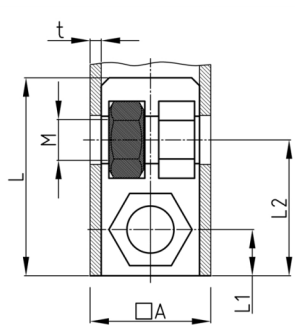

Product Group SEVVMH

Screw corner connectors made of PA without collar for square tubes, with bright galvanized hexagon nut (rear)

Standard Colours

- black

Material

- Base body: Polyamide (PA)
- Thread: zinc-plated steel

- Order related production! Please ask for minimum quantity.
- Fixing of wheels or adjustable feet of horizontally lying tubes.
- Right-angled connection to trusses
- Subsequent installation of shelf compartments in already existing constructions
- Invisible connections

Order Number	A	L	L1	L2	M	WAF	t	Type
	mm	mm	mm	mm		mm	mm	
SEVVMH 20x1 M8	20	42	27	10	M8	13	1	2
SEVVMH 25x2 M8	25	43	28	12,5	M8	13	2	1
SEVVMH 30x2 M10	30	40	33	15	M10	17	2	1