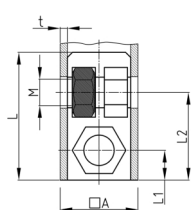

Product Group SEVVMH

Screw corner connectors made of PA without collar for square tubes, with bright galvanized hexagon nut (rear)

Standard Colours

- black

Material

- Base body: Polyamide (PA)
- Thread: zinc-plated steel

- Order related production! Please ask for minimum quantity.
- Fixing of wheels or adjustable feet of horizontally lying tubes.
- Right-angled connection to trusses
- Subsequent installation of shelf compartments in already existing constructions
- Invisible connections

Order Number	A	L	L1	L2	M	WAF	t	Type
	mm	mm	mm	mm		mm	mm	
SEVVMH 20x1 M8	20	42	27	10	M8	13	1	2
SEVVMH 25x2 M8	25	43	28	12,5	M8	13	2	1
SEVVMH 30x2 M10	30	40	33	15	M10	17	2	1