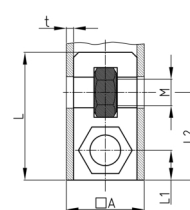

### Product Group SEVVMH

Screw corner connectors made of PA without collar for square tubes, with bright galvanized hexagon nut (rear)

#### Material

- Base body: Polyamide (PA)
- Thread: zinc-plated steel

- Order related production! Please ask for minimum quantity.
- Fixing of wheels or adjustable feet of horizontally lying tubes.
- Right-angled connection to trusses
- Subsequent installation of shelf compartments in already existing constructions
- Invisible connections

Order Number	A	L	L1	L2	M	WAF	t	Type
	mm	mm	mm	mm		mm	mm	
SEVVMH 20x1 M8	20	42	27	10	M8	13	1	2
SEVVMH 25x2 M8	25	43	28	12,5	M8	13	2	1
SEVVMH 30x2 M10	30	40	33	15	M10	17	2	1