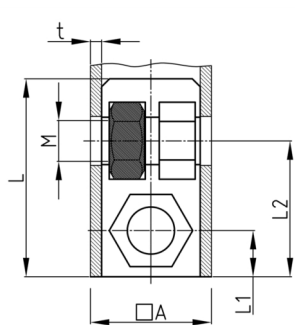

Product Group SEVVMH

Screw corner connectors made of PA without collar for square tubes, with bright galvanized hexagon nut (rear)

Standard Colours

- black

Material

- Base body: Polyamide (PA)
- Thread: zinc-plated steel

- Order related production! Please ask for minimum quantity.
- Fixing of wheels or adjustable feet of horizontally lying tubes.
- Right-angled connection to trusses
- Subsequent installation of shelf compartments in already existing constructions
- Invisible connections

Order Number	A	L	L1	L2	M	WAF	t	Type
	mm	mm	mm	mm		mm	mm	
SEVVMH 20x1 M8	20	42	27	10	M8	13	1	2
SEVVMH 25x2 M8	25	43	28	12,5	M8	13	2	1
SEVVMH 30x2 M10	30	40	33	15	M10	17	2	1