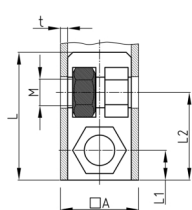

### Product Group SEVVMH

Screw corner connectors made of PA without collar for square tubes, with bright galvanized hexagon nut (rear)

#### Material

- Base body: Polyamide (PA)
- Thread: zinc-plated steel

- Order related production! Please ask for minimum quantity.
- Fixing of wheels or adjustable feet of horizontally lying tubes.
- Right-angled connection to trusses
- Subsequent installation of shelf compartments in already existing constructions
- Invisible connections

Order Number	A	L	L1	L2	M	WAF	t	Type
	mm	mm	mm	mm		mm	mm	
SEVVMH 20x1 M8	20	42	27	10	M8	13	1	2
SEVVMH 25x2 M8	25	43	28	12,5	M8	13	2	1
SEVVMH 30x2 M10	30	40	33	15	M10	17	2	1