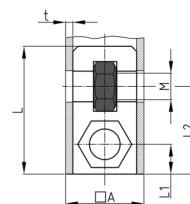

Product Group SEVVMH

Screw corner connectors made of PA without collar for square tubes, with bright galvanized hexagon nut (rear)

Standard Colours

- black

Material

- Base body: Polyamide (PA)
- Thread: zinc-plated steel

- Order related production! Please ask for minimum quantity.
- Fixing of wheels or adjustable feet of horizontally lying tubes.
- Right-angled connection to trusses
- Subsequent installation of shelf compartments in already existing constructions
- Invisible connections

Order Number	A	L	L1	L2	M	WAF	t	Type
	mm	mm	mm	mm		mm	mm	
SEVVMH 20x1 M8	20	42	27	10	M8	13	1	2
SEVVMH 25x2 M8	25	43	28	12,5	M8	13	2	1
SEVVMH 30x2 M10	30	40	33	15	M10	17	2	1