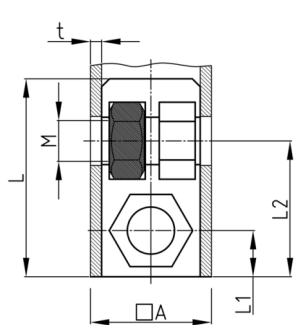

### Product Group SEVVMH

Screw corner connectors made of PA without collar for square tubes, with bright galvanized hexagon nut (rear)

#### Material

- Base body: Polyamide (PA)
- Thread: zinc-plated steel

- Order related production! Please ask for minimum quantity.
- Fixing of wheels or adjustable feet of horizontally lying tubes.
- Right-angled connection to trusses
- Subsequent installation of shelf compartments in already existing constructions
- Invisible connections

Order Number	A	L	L1	L2	M	WAF	t	Type
	mm	mm	mm	mm		mm	mm	
SEVVMH 20x1 M8	20	42	27	10	M8	13	1	2
SEVVMH 25x2 M8	25	43	28	12,5	M8	13	2	1
SEVVMH 30x2 M10	30	40	33	15	M10	17	2	1