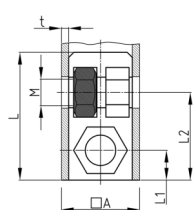

### Product Group SEVVMH

Screw corner connectors made of PA without collar for square tubes, with bright galvanized hexagon nut (rear)

#### Material

- Base body: Polyamide (PA)
- Thread: zinc-plated steel

- Order related production! Please ask for minimum quantity.
- Fixing of wheels or adjustable feet of horizontally lying tubes.
- Right-angled connection to trusses
- Subsequent installation of shelf compartments in already existing constructions
- Invisible connections

Order Number	A	L	L1	L2	M	WAF	t	Type
	mm	mm	mm	mm		mm	mm	
SEVVMH 20x1 M8	20	42	27	10	M8	13	1	2
SEVVMH 25x2 M8	25	43	28	12,5	M8	13	2	1
SEVVMH 30x2 M10	30	40	33	15	M10	17	2	1