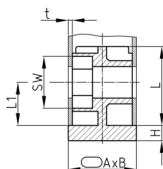

Product information

- For tubes lying flat
- Collar for end face pipe termination
- Order-related production for individual article sizes! Please ask for minimum quantity.
- Fixing of wheels or adjustable feet of horizontally lying tubes.

Order Number	A	B	H	L	L1	WAF	t
	mm	mm	mm	mm	mm	mm	mm
SVBO 30x15x1,5 M8	30	15	5	30	15	13	1,5
SVBO 50x25x2 M8	50	25	5	36	22	13	2
SVBO 50x25x2 M10	50	25	5	36	22	17	2
SVBO 60x30x2 M10	60	30	5	36	22	17	2