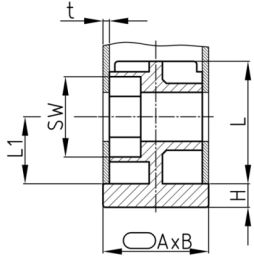

Product Group SVBO

Srew corner connectors with collar made of PA for oval tubes, hexagon nut inserted

Standard Colours

- black

Material

- Base body: Polyamide (PA)

Product information

- For tubes lying flat
- Collar for end face pipe termination
- Order-related production for individual article sizes! Please ask for minimum quantity.
- Fixing of wheels or adjustable feet of horizontally lying tubes.

| Order Number | A | B | H | L | L1 | WAF | t |
|-------------------|----|----|----|----|----|-----|-----|
| | mm | mm | mm | mm | mm | mm | mm |
| SVBO 30x15x1,5 M8 | 30 | 15 | 5 | 30 | 15 | 13 | 1,5 |
| SVBO 50x25x2 M8 | 50 | 25 | 5 | 36 | 22 | 13 | 2 |
| SVBO 50x25x2 M10 | 50 | 25 | 5 | 36 | 22 | 17 | 2 |
| SVBO 60x30x2 M10 | 60 | 30 | 5 | 36 | 22 | 17 | 2 |