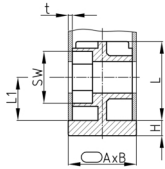

Product Group SVBO

Srew corner connectors with collar made of PA for oval tubes, hexagon nut inserted

Standard Colours

- black

Material

- Base body: Polyamide (PA)

Product information

- For tubes lying flat
- Collar for end face pipe termination
- Order-related production for individual article sizes! Please ask for minimum quantity.
- Fixing of wheels or adjustable feet of horizontally lying tubes.

| Order Number | A | B | H | L | L1 | WAF | t |
|-------------------|----|----|----|----|----|-----|-----|
| | mm | mm | mm | mm | mm | mm | mm |
| SVBO 30x15x1,5 M8 | 30 | 15 | 5 | 30 | 15 | 13 | 1,5 |
| SVBO 50x25x2 M8 | 50 | 25 | 5 | 36 | 22 | 13 | 2 |
| SVBO 50x25x2 M10 | 50 | 25 | 5 | 36 | 22 | 17 | 2 |
| SVBO 60x30x2 M10 | 60 | 30 | 5 | 36 | 22 | 17 | 2 |