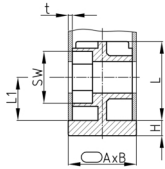

Product information

- For tubes lying flat
- Collar for end face pipe termination
- Order-related production for individual article sizes! Please ask for minimum quantity.
- Fixing of wheels or adjustable feet of horizontally lying tubes.

Order Number	A	B	H	L	L1	WAF	t
	mm	mm	mm	mm	mm	mm	mm
SVBO 30x15x1,5 M8	30	15	5	30	15	13	1,5
SVBO 50x25x2 M8	50	25	5	36	22	13	2
SVBO 50x25x2 M10	50	25	5	36	22	17	2
SVBO 60x30x2 M10	60	30	5	36	22	17	2