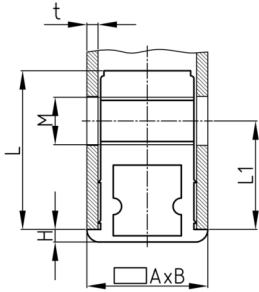

Product Group SVBR

Screw corner connectors made of PA with collar for rectangular tubes and with injected thread (Order-related production! Please ask for minimum quantity)

Standard Colours

- black

Material

- Base body: Polyamide (PA)

Product information

- For tubes lying on edge
- With collar for lateral tube conclusion
- Order related production! Please ask for minimum quantity.
- Fixing of wheels or adjustable feet of horizontally lying tubes.

Order Number	A	B	H	L	L1	M	t
	mm	mm	mm	mm	mm		mm
SVBR 30x15x1,5 M10	30	15	2,5	38	20	M10	1,5
SVBR 40x20x1,5 M8	40	20	2	41	31	M8	1,5-2
SVBR 50x40x2 M22	50	40	2,5	30	16	M22	2