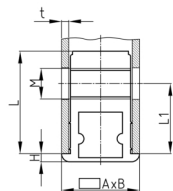

Product information

- For tubes lying on edge
- With collar for lateral tube conclusion
- Order related production! Please ask for minimum quantity.
- Fixing of wheels or adjustable feet of horizontally lying tubes.

Order Number	A	B	H	L	L1	M	t
	mm	mm	mm	mm	mm		mm
SVBR 30x15x1,5 M10	30	15	2,5	38	20	M10	1,5
SVBR 40x20x1,5 M8	40	20	2	41	31	M8	1,5-2
SVBR 50x40x2 M22	50	40	2,5	30	16	M22	2