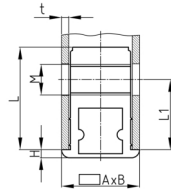

Product Group SVBR

Screw corner connectors made of PA with collar for rectangular tubes and with injected thread (Order-related production! Please ask for minimum quantity)

Standard Colours

- black

Material

- Base body: Polyamide (PA)

Product information

- For tubes lying on edge
- With collar for lateral tube conclusion
- Order related production! Please ask for minimum quantity.
- Fixing of wheels or adjustable feet of horizontally lying tubes.

Order Number	A	B	H	L	L1	M	t
	mm	mm	mm	mm	mm		mm
SVBR 30x15x1,5 M10	30	15	2,5	38	20	M10	1,5
SVBR 40x20x1,5 M8	40	20	2	41	31	M8	1,5-2
SVBR 50x40x2 M22	50	40	2,5	30	16	M22	2