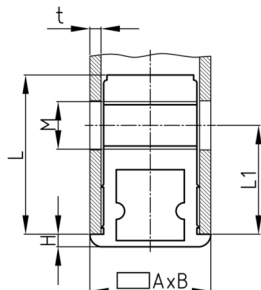

### Product Group SVBR

Screw corner connectors made of PA with collar for rectangular tubes and with injected thread (Order-related production! Please ask for minimum quantity)

Order Number	A	B	H	L	L1	M	t
	mm	mm	mm	mm	mm		mm
SVBR 30x15x1,5 M10	30	15	2,5	38	20	M10	1,5
SVBR 40x20x1,5 M8	40	20	2	41	31	M8	1,5-2
SVBR 50x40x2 M22	50	40	2,5	30	16	M22	2