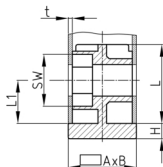

Product information

- For tubes lying flat
- With collar for lateral tube conclusion
- Order related production! Please ask for minimum quantity.
- Fixing of wheels or adjustable feet of horizontally lying tubes.

Order Number	A	B	H	L	L1	WAF	t
	mm	mm	mm	mm	mm	mm	mm
SVF 30x20x2 M8	30	20	2,5	37	51	13	2
SVF 50x25x2 M10	50	25	5	36	22	17	2