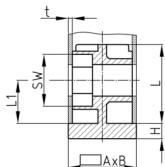

Product information

- For tubes lying flat
- With collar for lateral tube conclusion
- Order related production! Please ask for minimum quantity.
- Fixing of wheels or adjustable feet of horizontally lying tubes.

Order Number	A	B	H	L	L1	WAF	t
	mm	mm	mm	mm	mm	mm	mm
SVF 30x20x2 M8	30	20	2,5	37	51	13	2
SVF 50x25x2 M10	50	25	5	36	22	17	2