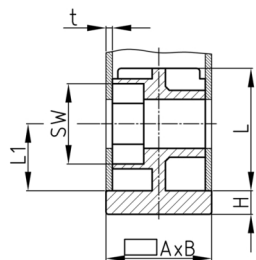

### Product Group SVF

Screw corner connectors made of PA with collar for rectangular tubes, hexagon nut inserted (Order-related production! Please ask for minimum quantity)

Order Number	A	B	H	L	L1	WAF	t
	mm	mm	mm	mm	mm	mm	mm
SVF 30x20x2 M8	30	20	2,5	37	51	13	2
SVF 50x25x2 M10	50	25	5	36	22	17	2