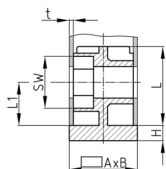

Product information

- For tubes lying flat
- With collar for lateral tube conclusion
- Order related production! Please ask for minimum quantity.
- Fixing of wheels or adjustable feet of horizontally lying tubes.

Order Number	A	B	H	L	L1	WAF	t
	mm	mm	mm	mm	mm	mm	mm
SVF 30x20x2 M8	30	20	2,5	37	51	13	2
SVF 50x25x2 M10	50	25	5	36	22	17	2