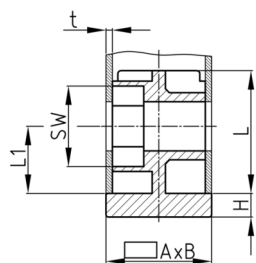

### Product Group SVF

Screw corner connectors made of PA with collar for rectangular tubes, hexagon nut inserted (Order-related production! Please ask for minimum quantity)

Order Number	A	B	H	L	L1	WAF	t
	mm	mm	mm	mm	mm	mm	mm
SVF 30x20x2 M8	30	20	2,5	37	51	13	2
SVF 50x25x2 M10	50	25	5	36	22	17	2