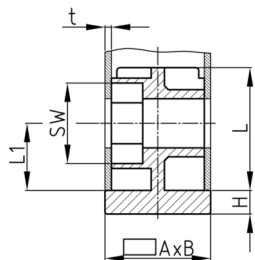

### Product Group SVF

Screw corner connectors made of PA with collar for rectangular tubes, hexagon nut inserted (Order-related production! Please ask for minimum quantity)

Order Number	A	B	H	L	L1	WAF	t
	mm	mm	mm	mm	mm	mm	mm
SVF 30x20x2 M8	30	20	2,5	37	51	13	2
SVF 50x25x2 M10	50	25	5	36	22	17	2