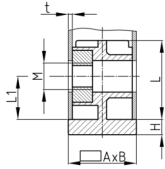

Material

- Base body: Polyamide (PA)

Product information

- For tubes lying flat
- Collar for end face pipe termination
- Order related production! Please ask for minimum quantity.
- Fixing of wheels or adjustable feet of horizontally lying tubes.

Order Number	A	B	H	L	L1	M	t
	mm	mm	mm	mm	mm		mm
SVFM 30x20x2 M8	30	20	2,5	37	15	M8	2
SVFM 50x25x2 M10	50	25	5	36	22	M10	2