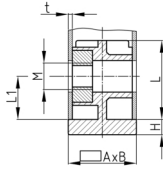

Product Group SVFM

Screw corner connectors made of PA with collar for rectangular tubes and bright galvanized hexagon nut (Order-related production! Please ask for minimum quantity)

Standard Colours

- black

Material

- Base body: Polyamide (PA)

Product information

- For tubes lying flat
- Collar for end face pipe termination
- Order related production! Please ask for minimum quantity.
- Fixing of wheels or adjustable feet of horizontally lying tubes.

Order Number	A	B	H	L	L1	M	t
	mm	mm	mm	mm	mm		mm
SVFM 30x20x2 M8	30	20	2,5	37	15	M8	2
SVFM 50x25x2 M10	50	25	5	36	22	M10	2