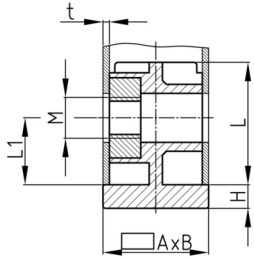

Product Group SVFM

Screw corner connectors made of PA with collar for rectangular tubes and bright galvanized hexagon nut (Order-related production! Please ask for minimum quantity)

Standard Colours

- black

Material

- Base body: Polyamide (PA)

Product information

- For tubes lying flat
- Collar for end face pipe termination
- Order related production! Please ask for minimum quantity.
- Fixing of wheels or adjustable feet of horizontally lying tubes.

Order Number	A	B	H	L	L1	M	t
	mm	mm	mm	mm	mm		mm
SVFM 30x20x2 M8	30	20	2,5	37	15	M8	2
SVFM 50x25x2 M10	50	25	5	36	22	M10	2