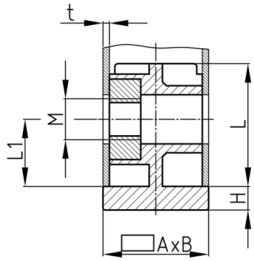

Product Group SVFM

Screw corner connectors made of PA with collar for rectangular tubes and bright galvanized hexagon nut (Order-related production! Please ask for minimum quantity)

Standard Colours

- black

Material

- Base body: Polyamide (PA)

Product information

- For tubes lying flat
- Collar for end face pipe termination
- Order related production! Please ask for minimum quantity.
- Fixing of wheels or adjustable feet of horizontally lying tubes.

Order Number	A	B	H	L	L1	M	t
	mm	mm	mm	mm	mm		mm
SVFM 30x20x2 M8	30	20	2,5	37	15	M8	2
SVFM 50x25x2 M10	50	25	5	36	22	M10	2