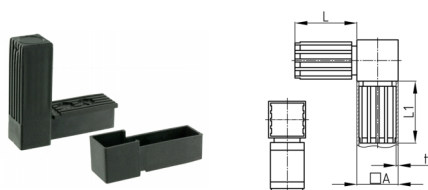

### Product Group KVW

Connectors (right angle) made of PA for square tubes

#### Material

- Base body: Polyamide (PA)

#### Product information

- 2-parts without core
- Two-piece variants are supplied unassembled.
- Order-related production for individual article sizes! Please ask for minimum quantity.
- LG SO = special length
- R = rounded header
- o.K. = without header
- The cube visible after assembly has the edge length 20, 25 or 30 mm.