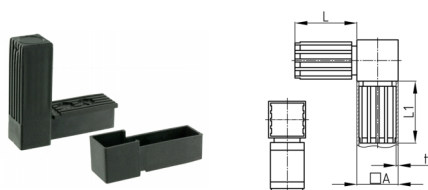

Product Group KVW

Connectors (right angle) made of PA for square tubes

Standard Colours

- black

Material

- Base body: Polyamide (PA)

Product information

- 2-parts without core
- Two-piece variants are supplied unassembled.
- Order-related production for individual article sizes! Please ask for minimum quantity.
- LG SO = special length
- R = rounded header
- o.K. = without header
- The cube visible after assembly has the edge length 20, 25 or 30 mm.

| Order Number | A | L | L1 | t |
|------------------|----|----|----|-----|
| | mm | mm | mm | mm |
| KVW 20x1,5 | 20 | 36 | 36 | 1,5 |
| KVW 20x1,5 o.K. | 20 | 37 | 37 | 1,5 |
| KVW 20x2 | 20 | 36 | 36 | 2 |
| KVW 25x1,5 Kurz | 25 | 52 | 35 | 1,5 |
| KVW 25x1,5 | 25 | 52 | 52 | 1,5 |
| KVW 25x1,5 o.K. | 25 | 56 | 56 | 1,5 |
| KVW 25x1,5 LG SO | 25 | 71 | 71 | 1,5 |
| KVW 25x1,5 R | 25 | 55 | 55 | 1,5 |
| KVW 25x2 R | 25 | 54 | 54 | 2 |
| KVW 30x2 | 30 | 47 | 47 | 2 |
| KVW 30x2 o.K. | 30 | 47 | 47 | 2 |
| KVW 30x1,5 | 30 | 48 | 48 | 1,5 |
| KVW 30x4,5 | 30 | 47 | 47 | 4,5 |