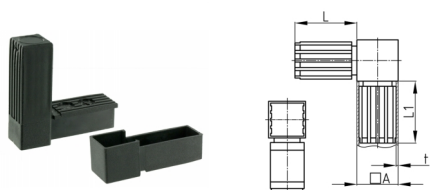

### Product Group KVW

Connectors (right angle) made of PA for square tubes

#### Material

- Base body: Polyamide (PA)

#### Product information

- 2-parts without core
- Two-piece variants are supplied unassembled.
- Order-related production for individual article sizes! Please ask for minimum quantity.
- LG SO = special length
- R = rounded header
- o.K. = without header
- The cube visible after assembly has the edge length 20, 25 or 30 mm.