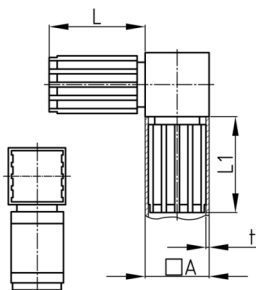

Product Group KVW

Connectors (right angle) made of PA for square tubes

Standard Colours

- black

Material

- Base body: Polyamide (PA)

Product information

- 2-parts without core
- Two-piece variants are supplied unassembled.
- Order-related production for individual article sizes! Please ask for minimum quantity.
- LG SO = special length
- R = rounded header
- o.K. = without header
- The cube visible after assembly has the edge length 20, 25 or 30 mm.

| Order Number | A | L | L1 | t |
|------------------|----|----|----|-----|
| | mm | mm | mm | mm |
| KVW 20x1,5 | 20 | 36 | 36 | 1,5 |
| KVW 20x1,5 o.K. | 20 | 37 | 37 | 1,5 |
| KVW 20x2 | 20 | 36 | 36 | 2 |
| KVW 25x1,5 Kurz | 25 | 52 | 35 | 1,5 |
| KVW 25x1,5 | 25 | 52 | 52 | 1,5 |
| KVW 25x1,5 o.K. | 25 | 56 | 56 | 1,5 |
| KVW 25x1,5 LG SO | 25 | 71 | 71 | 1,5 |
| KVW 25x1,5 R | 25 | 55 | 55 | 1,5 |
| KVW 25x2 R | 25 | 54 | 54 | 2 |
| KVW 30x2 | 30 | 47 | 47 | 2 |
| KVW 30x2 o.K. | 30 | 47 | 47 | 2 |
| KVW 30x1,5 | 30 | 48 | 48 | 1,5 |
| KVW 30x4,5 | 30 | 47 | 47 | 4,5 |