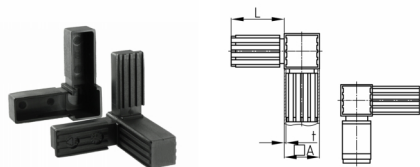

Product Group KVWA

Connectors (right angle) made of PA for square tubes with outgoing unit

Standard Colours

- black

Material

- Base body: Polyamide (PA)

Product information

- 2-parts without core
- Two-piece variants are supplied unassembled.
- Order related production! Please ask for minimum quantity.
- R = rounded header
- The cube visible after assembly has the edge length 20, 25 or 30 mm.

Order Number	A	L	t
	mm	mm	mm
KVWA 20x1,5	20	36	1,5
KVWA 25x1,5	25	52	1,5
KVWA 25x1,5 R	25	54	1,5
KVWA 28,9x1,7	28,9	50	1,7
KVWA 30x2	30	47	2
KVWA 31,5x2	31,5	51	2
KVWA 31,5x2 R	31,5	51	2