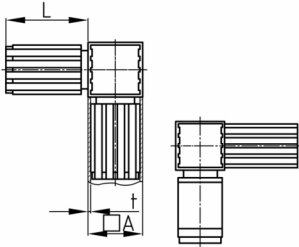

Product Group KVWA

Connectors (right angle) made of PA for square tubes with outgoing unit

Standard Colours

- black

Material

- Base body: Polyamide (PA)

Product information

- 2-parts without core
- Two-piece variants are supplied unassembled.
- Order related production! Please ask for minimum quantity.
- R = rounded header
- The cube visible after assembly has the edge length 20, 25 or 30 mm.

Order Number	A	L	t
	mm	mm	mm
KVWA 20x1,5	20	36	1,5
KVWA 25x1,5	25	52	1,5
KVWA 25x1,5 R	25	54	1,5
KVWA 28,9x1,7	28,9	50	1,7
KVWA 30x2	30	47	2
KVWA 31,5x2	31,5	51	2
KVWA 31,5x2 R	31,5	51	2