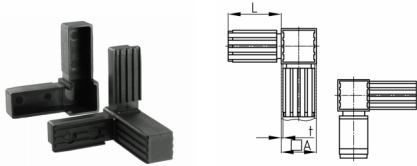

Product Group KVWA

Connectors (right angle) made of PA for square tubes with outgoing unit

Standard Colours

- black

Material

- Base body: Polyamide (PA)

Product information

- 2-parts without core
- Two-piece variants are supplied unassembled.
- Order related production! Please ask for minimum quantity.
- R = rounded header
- The cube visible after assembly has the edge length 20, 25 or 30 mm.

Order Number	A	L	t
	mm	mm	mm
KVWA 20x1,5	20	36	1,5
KVWA 25x1,5	25	52	1,5
KVWA 25x1,5 R	25	54	1,5
KVWA 28,9x1,7	28,9	50	1,7
KVWA 30x2	30	47	2
KVWA 31,5x2	31,5	51	2
KVWA 31,5x2 R	31,5	51	2