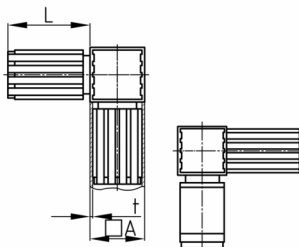

Product Group KVWA

Connectors (right angle) made of PA for square tubes with outgoing unit

Standard Colours

- black

Material

- Base body: Polyamide (PA)

Product information

- 2-parts without core
- Two-piece variants are supplied unassembled.
- Order related production! Please ask for minimum quantity.
- R = rounded header
- The cube visible after assembly has the edge length 20, 25 or 30 mm.

Order Number	A	L	t
	mm	mm	mm
KVWA 20x1,5	20	36	1,5
KVWA 25x1,5	25	52	1,5
KVWA 25x1,5 R	25	54	1,5
KVWA 28,9x1,7	28,9	50	1,7
KVWA 30x2	30	47	2
KVWA 31,5x2	31,5	51	2
KVWA 31,5x2 R	31,5	51	2