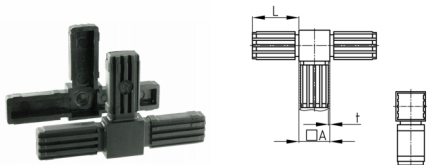

Product Group KVT

Connectors (T-piece) made of PA for square tubes

Standard Colours

- black

Material

- Base body: Polyamide (PA)

Product information

- 2-parts without core
- Two-piece variants are supplied unassembled.
- The cube visible after assembly has the edge length 20, 25 or 30 mm.

Order Number	A	L	t
	mm	mm	mm
KVT 20x1,5	20	36	1,5
KVT 25x1,5	25	51	1,5
KVT 30x2	30	47	2