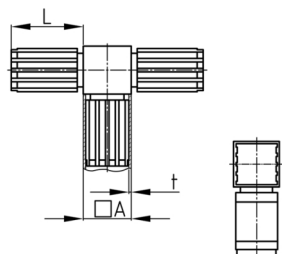

Product Group KVT

Connectors (T-piece) made of PA for square tubes

Standard Colours

- black

Material

- Base body: Polyamide (PA)

Product information

- 2-parts without core
- Two-piece variants are supplied unassembled.
- The cube visible after assembly has the edge length 20, 25 or 30 mm.

Order Number	A	L	t
	mm	mm	mm
KVT 20x1,5	20	36	1,5
KVT 25x1,5	25	51	1,5
KVT 30x2	30	47	2