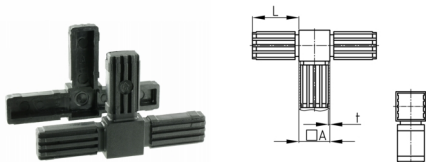

Product Group KVT

Connectors (T-piece) made of PA for square tubes

Standard Colours

- black

Material

- Base body: Polyamide (PA)

Product information

- 2-parts without core
- Two-piece variants are supplied unassembled.
- The cube visible after assembly has the edge length 20, 25 or 30 mm.

Order Number	A	L	t
	mm	mm	mm
KVT 20x1,5	20	36	1,5
KVT 25x1,5	25	51	1,5
KVT 30x2	30	47	2