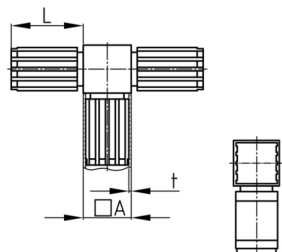

Product Group KVT

Connectors (T-piece) made of PA for square tubes

Standard Colours

- black

Material

- Base body: Polyamide (PA)

Product information

- 2-parts without core
- Two-piece variants are supplied unassembled.
- The cube visible after assembly has the edge length 20, 25 or 30 mm.

Order Number	A	L	t
	mm	mm	mm
KVT 20x1,5	20	36	1,5
KVT 25x1,5	25	51	1,5
KVT 30x2	30	47	2