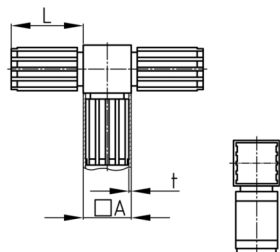

### Product Group KVT

Connectors (T-piece) made of PA for square tubes

#### Material

- Base body: Polyamide (PA)

#### Product information

- 2-parts without core
- Two-piece variants are supplied unassembled.
- The cube visible after assembly has the edge length 20, 25 or 30 mm.

Order Number	A	L	t
	mm	mm	mm
KVT 20x1,5	20	36	1,5
KVT 25x1,5	25	51	1,5
KVT 30x2	30	47	2