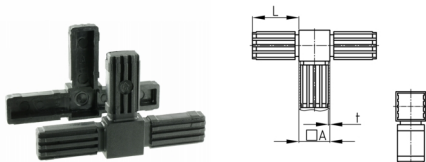

### Product Group KVT

Connectors (T-piece) made of PA for square tubes

#### Material

- Base body: Polyamide (PA)

#### Product information

- 2-parts without core
- Two-piece variants are supplied unassembled.
- The cube visible after assembly has the edge length 20, 25 or 30 mm.

Order Number	A	L	t
	mm	mm	mm
KVT 20x1,5	20	36	1,5
KVT 25x1,5	25	51	1,5
KVT 30x2	30	47	2