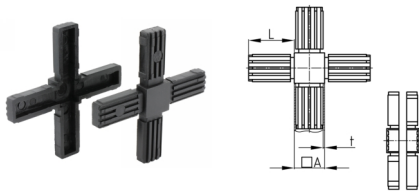

### Product Group KVK

Connectors (cross) made of PA for square tubes

#### Material

- Base body: Polyamide (PA)

#### Product information

- 2-parts without core
- Two-piece variants are supplied unassembled.
- The cube visible after assembly has the edge length 20, 25 or 30 mm.

Order Number	A	L	t
	mm	mm	mm
KVK 20x1,5	20	36	1,5
KVK 25x1,5	25	54	1,5
KVK 30x2	30	47	2