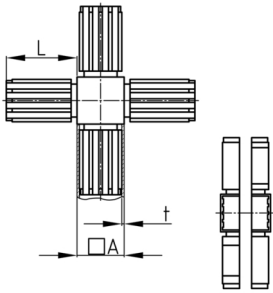

### Product Group KVK

Connectors (cross) made of PA for square tubes

#### Material

- Base body: Polyamide (PA)

#### Product information

- 2-parts without core
- Two-piece variants are supplied unassembled.
- The cube visible after assembly has the edge length 20, 25 or 30 mm.

Order Number	A	L	t
	mm	mm	mm
KVK 20x1,5	20	36	1,5
KVK 25x1,5	25	54	1,5
KVK 30x2	30	47	2