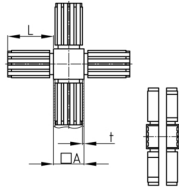

Product Group KVK

Connectors (cross) made of PA for square tubes

Standard Colours

- black

Material

- Base body: Polyamide (PA)

Product information

- 2-parts without core
- Two-piece variants are supplied unassembled.
- The cube visible after assembly has the edge length 20, 25 or 30 mm.

Order Number	A	L	t
	mm	mm	mm
KVK 20x1,5	20	36	1,5
KVK 25x1,5	25	54	1,5
KVK 30x2	30	47	2