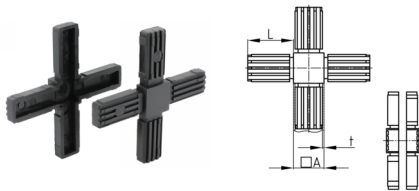

Product Group KVK

Connectors (cross) made of PA for square tubes

Standard Colours

- black

Material

- Base body: Polyamide (PA)

Product information

- 2-parts without core
- Two-piece variants are supplied unassembled.
- The cube visible after assembly has the edge length 20, 25 or 30 mm.

Order Number	A	L	t
	mm	mm	mm
KVK 20x1,5	20	36	1,5
KVK 25x1,5	25	54	1,5
KVK 30x2	30	47	2