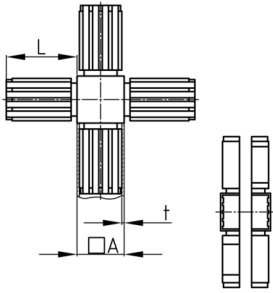

Product Group KVK

Connectors (cross) made of PA for square tubes

Standard Colours

- black

Material

- Base body: Polyamide (PA)

Product information

- 2-parts without core
- Two-piece variants are supplied unassembled.
- The cube visible after assembly has the edge length 20, 25 or 30 mm.

Order Number	A	L	t
	mm	mm	mm
KVK 20x1,5	20	36	1,5
KVK 25x1,5	25	54	1,5
KVK 30x2	30	47	2