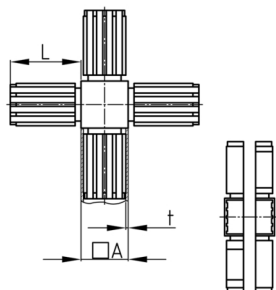

Product Group KVK

Connectors (cross) made of PA for square tubes

Standard Colours

- black

Material

- Base body: Polyamide (PA)

Product information

- 2-parts without core
- Two-piece variants are supplied unassembled.
- The cube visible after assembly has the edge length 20, 25 or 30 mm.

Order Number	A	L	t
	mm	mm	mm
KVK 20x1,5	20	36	1,5
KVK 25x1,5	25	54	1,5
KVK 30x2	30	47	2