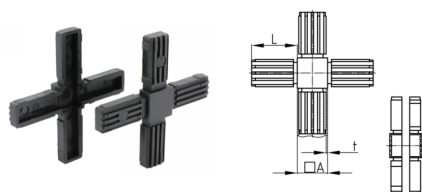

Product Group KVK

Connectors (cross) made of PA for square tubes

Standard Colours

- black

Material

- Base body: Polyamide (PA)

Product information

- 2-parts without core
- Two-piece variants are supplied unassembled.
- The cube visible after assembly has the edge length 20, 25 or 30 mm.

Order Number	A	L	t
	mm	mm	mm
KVK 20x1,5	20	36	1,5
KVK 25x1,5	25	54	1,5
KVK 30x2	30	47	2