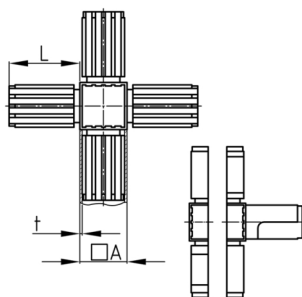

### Product Group KVKA

Connectors (cross) made of PA for square tubes with outgoing unit

#### Material

- Base body: Polyamide (PA)

#### Product information

- 2-parts without core
- Two-piece variants are supplied unassembled.
- The cube visible after assembly has the edge length 20, 25 or 30 mm.

Order Number	A	L	t
	mm	mm	mm
KVKA 20x1,5	20	36	1,5
KVKA 25x1,5	25	50	1,5
KVKA 30x2	30	47	2