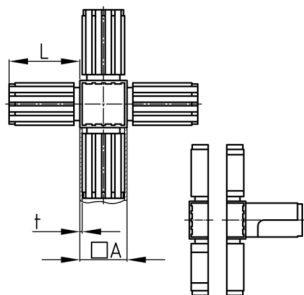

Product Group KVKA

Connectors (cross) made of PA for square tubes with outgoing unit

Standard Colours

- black

Material

- Base body: Polyamide (PA)

Product information

- 2-parts without core
- Two-piece variants are supplied unassembled.
- The cube visible after assembly has the edge length 20, 25 or 30 mm.

Order Number	A	L	t
	mm	mm	mm
KVKA 20x1,5	20	36	1,5
KVKA 25x1,5	25	50	1,5
KVKA 30x2	30	47	2