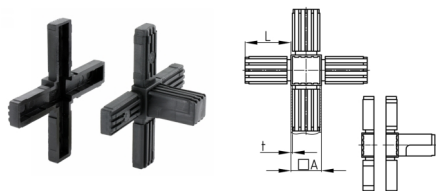

Product Group KVKA

Connectors (cross) made of PA for square tubes with outgoing unit

Standard Colours

- black

Material

- Base body: Polyamide (PA)

Product information

- 2-parts without core
- Two-piece variants are supplied unassembled.
- The cube visible after assembly has the edge length 20, 25 or 30 mm.

Order Number	A	L	t
	mm	mm	mm
KVKA 20x1,5	20	36	1,5
KVKA 25x1,5	25	50	1,5
KVKA 30x2	30	47	2