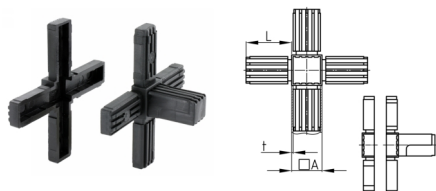

Product Group KVKA

Connectors (cross) made of PA for square tubes with outgoing unit

Standard Colours

- black

Material

- Base body: Polyamide (PA)

Product information

- 2-parts without core
- Two-piece variants are supplied unassembled.
- The cube visible after assembly has the edge length 20, 25 or 30 mm.

Order Number	A	L	t
	mm	mm	mm
KVKA 20x1,5	20	36	1,5
KVKA 25x1,5	25	50	1,5
KVKA 30x2	30	47	2