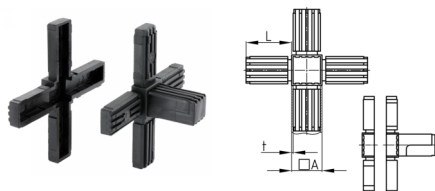

### Product Group KVKA

Connectors (cross) made of PA for square tubes with outgoing unit

#### Material

- Base body: Polyamide (PA)

#### Product information

- 2-parts without core
- Two-piece variants are supplied unassembled.
- The cube visible after assembly has the edge length 20, 25 or 30 mm.

Order Number	A	L	t
	mm	mm	mm
KVKA 20x1,5	20	36	1,5
KVKA 25x1,5	25	50	1,5
KVKA 30x2	30	47	2