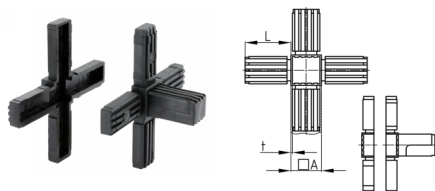

Product Group KVKA

Connectors (cross) made of PA for square tubes with outgoing unit

Standard Colours

- black

Material

- Base body: Polyamide (PA)

Product information

- 2-parts without core
- Two-piece variants are supplied unassembled.
- The cube visible after assembly has the edge length 20, 25 or 30 mm.

Order Number	A	L	t
	mm	mm	mm
KVKA 20x1,5	20	36	1,5
KVKA 25x1,5	25	50	1,5
KVKA 30x2	30	47	2