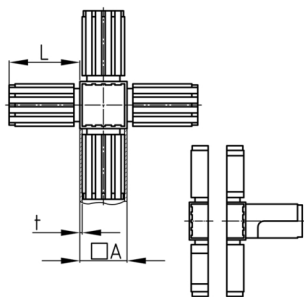

Product Group KVKA

Connectors (cross) made of PA for square tubes with outgoing unit

Standard Colours

- black

Material

- Base body: Polyamide (PA)

Product information

- 2-parts without core
- Two-piece variants are supplied unassembled.
- The cube visible after assembly has the edge length 20, 25 or 30 mm.

Order Number	A	L	t
	mm	mm	mm
KVKA 20x1,5	20	36	1,5
KVKA 25x1,5	25	50	1,5
KVKA 30x2	30	47	2