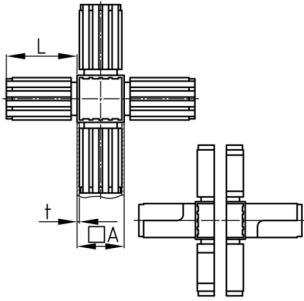

Product Group KVS

Connectors 6-arms made of PA for square tubes

Standard Colours

- black

Material

- Base body: Polyamide (PA)

Product information

- 2-parts without core
- Two-piece variants are supplied unassembled.
- The cube visible after assembly has the edge length 20, 25 or 30 mm.

Order Number	A	L	t
	mm	mm	mm
KVS 20x1,5	20	36	1,5
KVS 25x1,5	25	52	1,5
KVS 30x2	30	47	2