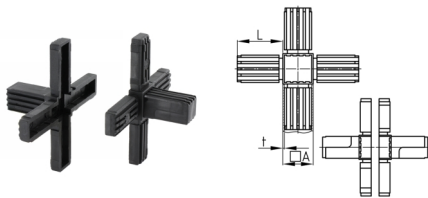

Product Group KVS

Connectors 6-arms made of PA for square tubes

Standard Colours

- black

Material

- Base body: Polyamide (PA)

Product information

- 2-parts without core
- Two-piece variants are supplied unassembled.
- The cube visible after assembly has the edge length 20, 25 or 30 mm.

Order Number	A	L	t
	mm	mm	mm
KVS 20x1,5	20	36	1,5
KVS 25x1,5	25	52	1,5
KVS 30x2	30	47	2