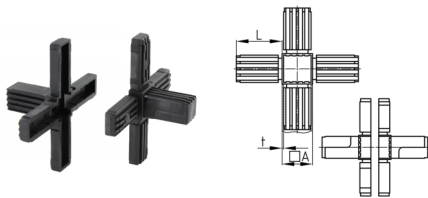

Product Group KVS

Connectors 6-arms made of PA for square tubes

Standard Colours

- black

Material

- Base body: Polyamide (PA)

Product information

- 2-parts without core
- Two-piece variants are supplied unassembled.
- The cube visible after assembly has the edge length 20, 25 or 30 mm.

Order Number	A	L	t
	mm	mm	mm
KVS 20x1,5	20	36	1,5
KVS 25x1,5	25	52	1,5
KVS 30x2	30	47	2