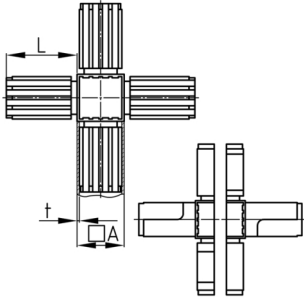

Product Group KVS

Connectors 6-arms made of PA for square tubes

Standard Colours

- black

Material

- Base body: Polyamide (PA)

Product information

- 2-parts without core
- Two-piece variants are supplied unassembled.
- The cube visible after assembly has the edge length 20, 25 or 30 mm.

Order Number	A	L	t
	mm	mm	mm
KVS 20x1,5	20	36	1,5
KVS 25x1,5	25	52	1,5
KVS 30x2	30	47	2