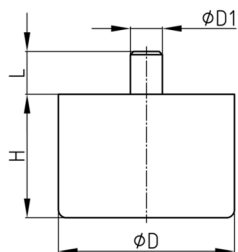

Product Group MBFD

Furniture feet with pin made of polypropylene

Standard Colours

- black

Material

- Polypropylene (PP)

Order Number	D	D1	H	L
	mm	mm	mm	mm
MBFD 45x15	45	13	15	20
MBFD 45x20	45	13	20	20
MBFD 45x25	45	13	25	20
MBFD 50x34	50	13	34	20
MBFD 50x40	50	13	40	20
MBFD 50x50	50	13	50	23
MBFD 60x40	60	13	40	23
MBFD 60x50	60	13	50	23
MBFD 60x60	60	13	60	23