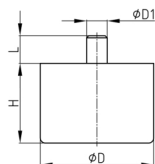

Product Group MBFD

Furniture feet with pin made of polypropylene

Standard Colours

- black

Material

- Polypropylene (PP)

Order Number	D	D1	H	L
	mm	mm	mm	mm
MBFD 45x15	45	13	15	20
MBFD 45x20	45	13	20	20
MBFD 45x25	45	13	25	20
MBFD 50x34	50	13	34	20
MBFD 50x40	50	13	40	20
MBFD 50x50	50	13	50	23
MBFD 60x40	60	13	40	23
MBFD 60x50	60	13	50	23
MBFD 60x60	60	13	60	23