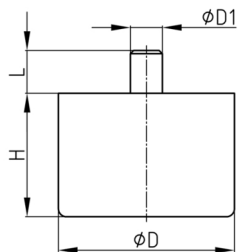

Product Group MBFD

Furniture feet with pin made of polypropylene

Standard Colours

- black

Material

- Polypropylene (PP)

Order Number	D	D1	H	L
	mm	mm	mm	mm
MBFD 45x15	45	13	15	20
MBFD 45x20	45	13	20	20
MBFD 45x25	45	13	25	20
MBFD 50x34	50	13	34	20
MBFD 50x40	50	13	40	20
MBFD 50x50	50	13	50	23
MBFD 60x40	60	13	40	23
MBFD 60x50	60	13	50	23
MBFD 60x60	60	13	60	23