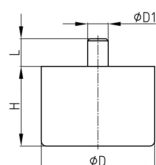

Product Group MBFD

Furniture feet with pin made of polypropylene

Standard Colours

- black

Material

- Polypropylene (PP)

Order Number	D	D1	H	L
	mm	mm	mm	mm
MBFD 45x15	45	13	15	20
MBFD 45x20	45	13	20	20
MBFD 45x25	45	13	25	20
MBFD 50x34	50	13	34	20
MBFD 50x40	50	13	40	20
MBFD 50x50	50	13	50	23
MBFD 60x40	60	13	40	23
MBFD 60x50	60	13	50	23
MBFD 60x60	60	13	60	23