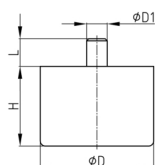

Product Group MBFD

Furniture feet with pin made of polypropylene

Standard Colours

- black

Material

- Polypropylene (PP)

Order Number	D	D1	H	L
	mm	mm	mm	mm
MBFD 45x15	45	13	15	20
MBFD 45x20	45	13	20	20
MBFD 45x25	45	13	25	20
MBFD 50x34	50	13	34	20
MBFD 50x40	50	13	40	20
MBFD 50x50	50	13	50	23
MBFD 60x40	60	13	40	23
MBFD 60x50	60	13	50	23
MBFD 60x60	60	13	60	23