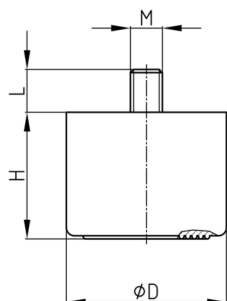

# Walter Bethke GmbH & Co. KG

Technische Kunststoff - und Hybridprodukte

**Product Group** MBFG

Furniture feet made of PP with assembled hexagon screw and concentric slide protection

### Material

- Base body: Polypropylene (PP)
- Thread: zinc-plated steel

Order Number	D	H	L	M
	mm	mm	mm	
MBFG 60x40 M10x25	60	40	25	M10
MBFG 60x60 M10x10	60	60	10	M10
MBFG 60x60 M10x25	60	60	25	M10
MBFG 78x60 M10x25	78	60	25	M10
MBFG 78x80 M10x25	78	80	25	M10