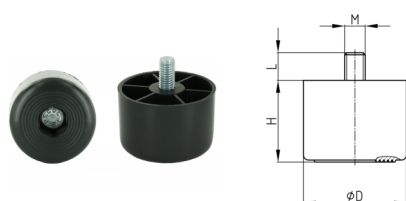

Walter Bethke GmbH & Co. KG

Technische Kunststoff - und Hybridprodukte

Product Group MBFG

Furniture feet made of PP with assembled hexagon screw and concentric slide protection

Standard Colours

- black

Material

- Base body: Polypropylene (PP)
- Thread: zinc-plated steel

Order Number	D	H	L	M
	mm	mm	mm	
MBFG 60x40 M10x25	60	40	25	M10
MBFG 60x60 M10x10	60	60	10	M10
MBFG 60x60 M10x25	60	60	25	M10
MBFG 78x60 M10x25	78	60	25	M10
MBFG 78x80 M10x25	78	80	25	M10