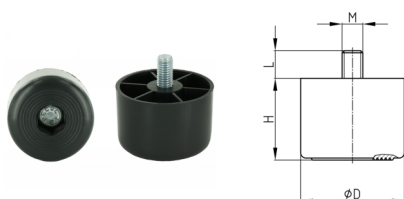

# Walter Bethke GmbH & Co. KG

Technische Kunststoff - und Hybridprodukte

**Product Group** MBFG

Furniture feet made of PP with assembled hexagon screw and concentric slide protection

### Material

- Base body: Polypropylene (PP)
- Thread: zinc-plated steel

Order Number	D	H	L	M
	mm	mm	mm	
MBFG 60x40 M10x25	60	40	25	M10
MBFG 60x60 M10x10	60	60	10	M10
MBFG 60x60 M10x25	60	60	25	M10
MBFG 78x60 M10x25	78	60	25	M10
MBFG 78x80 M10x25	78	80	25	M10