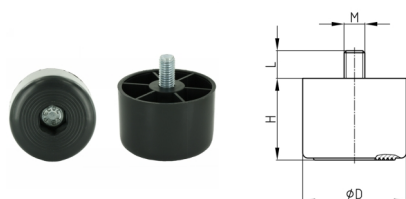

Walter Bethke GmbH & Co. KG

Technische Kunststoff - und Hybridprodukte

Product Group MBFG

Furniture feet made of PP with assembled hexagon screw and concentric slide protection

Standard Colours

- black

Material

- Base body: Polypropylene (PP)
- Thread: zinc-plated steel

Order Number	D	H	L	M
	mm	mm	mm	
MBFG 60x40 M10x25	60	40	25	M10
MBFG 60x60 M10x10	60	60	10	M10
MBFG 60x60 M10x25	60	60	25	M10
MBFG 78x60 M10x25	78	60	25	M10
MBFG 78x80 M10x25	78	80	25	M10