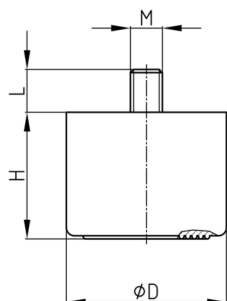

Walter Bethke GmbH & Co. KG

Technische Kunststoff - und Hybridprodukte

Product Group MBFG

Furniture feet made of PP with assembled hexagon screw and concentric slide protection

Standard Colours

- black

Material

- Base body: Polypropylene (PP)
- Thread: zinc-plated steel

Order Number	D	H	L	M
	mm	mm	mm	
MBFG 60x40 M10x25	60	40	25	M10
MBFG 60x60 M10x10	60	60	10	M10
MBFG 60x60 M10x25	60	60	25	M10
MBFG 78x60 M10x25	78	60	25	M10
MBFG 78x80 M10x25	78	80	25	M10