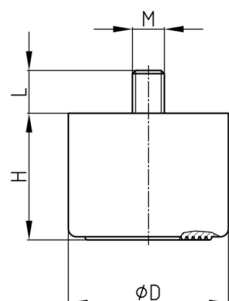

Walter Bethke GmbH & Co. KG

Technische Kunststoff - und Hybridprodukte

Product Group MBFG

Furniture feet made of PP with assembled hexagon screw and concentric slide protection

Standard Colours

- black

Material

- Base body: Polypropylene (PP)
- Thread: zinc-plated steel

Order Number	D	H	L	M
	mm	mm	mm	
MBFG 60x40 M10x25	60	40	25	M10
MBFG 60x60 M10x10	60	60	10	M10
MBFG 60x60 M10x25	60	60	25	M10
MBFG 78x60 M10x25	78	60	25	M10
MBFG 78x80 M10x25	78	80	25	M10