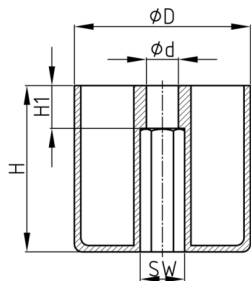

Product Group MBFH

Furniture feet made of polypropylene with hexagon socket

Standard Colours

- black

Material

- Polypropylene (PP)

- F = the hexagon has a smaller depth

Order Number	D	d	H	H1	WAF
	mm	mm	mm	mm	mm
MBFH 50x20	50	8	20	10	13
MBFH 50x30	50	8	30	10	13
MBFH 50x34	50	8	34	22	13
MBFH 50x40	50	8	40	10	13
MBFH 50x50	50	8	50	22	13
MBFH 60x40 F	60	8	40	30	13
MBFH 60x50 F	60	8	50	40	13
MBFH 75x60 F	75	8	60	30	13
MBFH 80x40	80	8	40	10	13
MBFH 80x50	80	8	50	10	13
MBFH 80x60	80	8	60	10	13
MBFH 80x80	80	8	80	10	13
MBFH 90x35 F	90	8	35	10	17