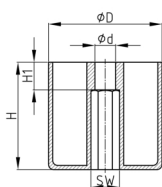

Product Group MBFH

Furniture feet made of polypropylene with hexagon socket

Standard Colours

- black

Material

- Polypropylene (PP)

- F = the hexagon has a smaller depth

Order Number	D	d	H	H1	WAF
	mm	mm	mm	mm	mm
MBFH 50x20	50	8	20	10	13
MBFH 50x30	50	8	30	10	13
MBFH 50x34	50	8	34	22	13
MBFH 50x40	50	8	40	10	13
MBFH 50x50	50	8	50	22	13
MBFH 60x40 F	60	8	40	30	13
MBFH 60x50 F	60	8	50	40	13
MBFH 75x60 F	75	8	60	30	13
MBFH 80x40	80	8	40	10	13
MBFH 80x50	80	8	50	10	13
MBFH 80x60	80	8	60	10	13
MBFH 80x80	80	8	80	10	13
MBFH 90x35 F	90	8	35	10	17