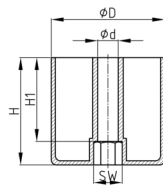

Product Group MBFH

Furniture feet made of polypropylene with hexagon socket

Standard Colours

- black

Material

- Polypropylene (PP)

- F = the hexagon has a smaller depth

Order Number	D	d	H	H1	WAF
	mm	mm	mm	mm	mm
MBFH 50x20	50	8	20	10	13
MBFH 50x30	50	8	30	10	13
MBFH 50x34	50	8	34	22	13
MBFH 50x40	50	8	40	10	13
MBFH 50x50	50	8	50	22	13
MBFH 60x40 F	60	8	40	30	13
MBFH 60x50 F	60	8	50	40	13
MBFH 75x60 F	75	8	60	30	13
MBFH 80x40	80	8	40	10	13
MBFH 80x50	80	8	50	10	13
MBFH 80x60	80	8	60	10	13
MBFH 80x80	80	8	80	10	13
MBFH 90x35 F	90	8	35	10	17