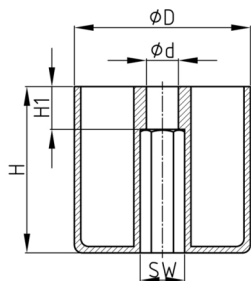

Product Group MBFH

Furniture feet made of polypropylene with hexagon socket

Standard Colours

- black

Material

- Polypropylene (PP)

- F = the hexagon has a smaller depth

Order Number	D	d	H	H1	WAF
	mm	mm	mm	mm	mm
MBFH 50x20	50	8	20	10	13
MBFH 50x30	50	8	30	10	13
MBFH 50x34	50	8	34	22	13
MBFH 50x40	50	8	40	10	13
MBFH 50x50	50	8	50	22	13
MBFH 60x40 F	60	8	40	30	13
MBFH 60x50 F	60	8	50	40	13
MBFH 75x60 F	75	8	60	30	13
MBFH 80x40	80	8	40	10	13
MBFH 80x50	80	8	50	10	13
MBFH 80x60	80	8	60	10	13
MBFH 80x80	80	8	80	10	13
MBFH 90x35 F	90	8	35	10	17