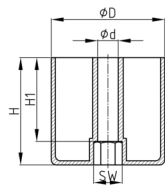

Product Group MBFH

Furniture feet made of polypropylene with hexagon socket

Standard Colours

- black

Material

- Polypropylene (PP)

- F = the hexagon has a smaller depth

Order Number	D	d	H	H1	WAF
	mm	mm	mm	mm	mm
MBFH 50x20	50	8	20	10	13
MBFH 50x30	50	8	30	10	13
MBFH 50x34	50	8	34	22	13
MBFH 50x40	50	8	40	10	13
MBFH 50x50	50	8	50	22	13
MBFH 60x40 F	60	8	40	30	13
MBFH 60x50 F	60	8	50	40	13
MBFH 75x60 F	75	8	60	30	13
MBFH 80x40	80	8	40	10	13
MBFH 80x50	80	8	50	10	13
MBFH 80x60	80	8	60	10	13
MBFH 80x80	80	8	80	10	13
MBFH 90x35 F	90	8	35	10	17