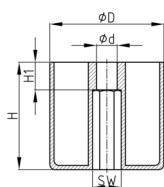

Product Group MBFH

Furniture feet made of polypropylene with hexagon socket

Standard Colours

- black

Material

- Polypropylene (PP)

- F = the hexagon has a smaller depth

Order Number	D	d	H	H1	WAF
	mm	mm	mm	mm	mm
MBFH 50x20	50	8	20	10	13
MBFH 50x30	50	8	30	10	13
MBFH 50x34	50	8	34	22	13
MBFH 50x40	50	8	40	10	13
MBFH 50x50	50	8	50	22	13
MBFH 60x40 F	60	8	40	30	13
MBFH 60x50 F	60	8	50	40	13
MBFH 75x60 F	75	8	60	30	13
MBFH 80x40	80	8	40	10	13
MBFH 80x50	80	8	50	10	13
MBFH 80x60	80	8	60	10	13
MBFH 80x80	80	8	80	10	13
MBFH 90x35 F	90	8	35	10	17