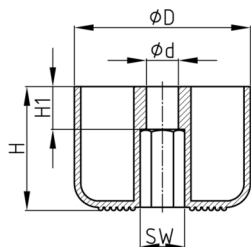

Product Group MBFL

Furniture feet made of polypropylene with hexagon socket and concentric slide protection

Standard Colours

- black

Material

- Polypropylene (PP)

Order Number	D	d	H	H1	WAF
	mm	mm	mm	mm	mm
MBFL 60x40	60	10	40	10	17
MBFL 60x60	60	10	60	10	17
MBFL 78x60	78	10	60	10	17
MBFL 78x80	78	10	80	10	17