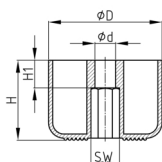

Product Group MBFL

Furniture feet made of polypropylene with hexagon socket and concentric slide protection

Standard Colours

- black

Material

- Polypropylene (PP)

Order Number	D	d	H	H1	WAF
	mm	mm	mm	mm	mm
MBFL 60x40	60	10	40	10	17
MBFL 60x60	60	10	60	10	17
MBFL 78x60	78	10	60	10	17
MBFL 78x80	78	10	80	10	17