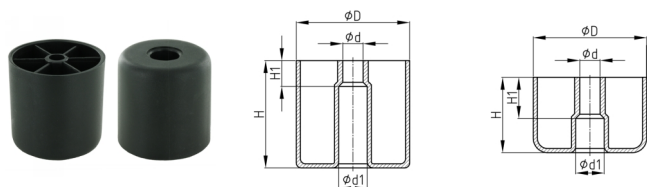

### Product Group MBFO

Furniture feet made of polypropylene for fastening with countersunk screws

#### Material

- Polypropylene (PP)

| Order Number  | D  | d  | d1 | H  | H1 |
|---------------|----|----|----|----|----|
|               | mm | mm | mm | mm | mm |
| MBFO 42x25    | 42 | 6  | 12 | 25 | 13 |
| MBFO 45x15    | 45 | 5  | 10 | 15 | 10 |
| MBFO 45x20    | 45 | 5  | 12 | 20 | 10 |
| MBFO 45x25    | 45 | 5  | 12 | 25 | 10 |
| MBFO 45x40    | 45 | 5  | 11 | 40 | 28 |
| MBFO 50x20    | 50 | 5  | 12 | 20 | 13 |
| MBFO 50x30    | 50 | 5  | 14 | 30 | 13 |
| MBFO 50x34    | 50 | 5  | 14 | 34 | 13 |
| MBFO 50x34/22 | 50 | 5  | 14 | 34 | 22 |
| MBFO 50x40    | 50 | 5  | 14 | 40 | 13 |
| MBFO 50x50    | 50 | 5  | 14 | 50 | 13 |
| MBFO 80x40    | 80 | 5  | 16 | 40 | 13 |
| MBFO 80x50    | 80 | 5  | 16 | 50 | 13 |
| MBFO 80x60    | 80 | 5  | 16 | 60 | 13 |
| MBFO 80x80    | 80 | 5  | 16 | 80 | 13 |