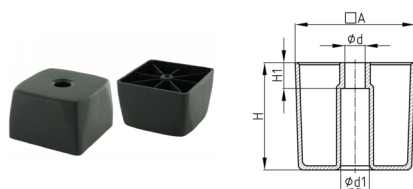

Walter Bethke GmbH & Co. KG

Technische Kunststoff - und Hybridprodukte

Product Group MBFQ

Square furniture feet made of polypropylene for mounting with round head screws

Standard Colours

- black

Material

- Polypropylene (PP)