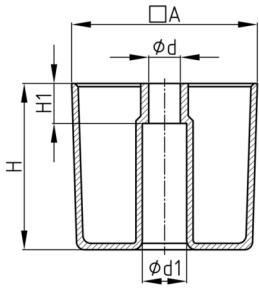

Product Group MBFQ

Square furniture feet made of polypropylene for mounting with round head screws

Standard Colours

- black

Material

- Polypropylene (PP)

Order Number	A	d	d1	H	H1
	mm	mm	mm	mm	mm
MBFQ 70x45	70	5	13	45	19