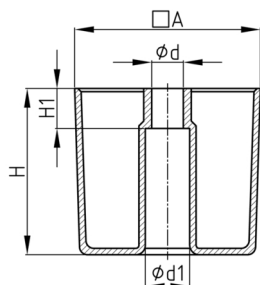

Walter Bethke GmbH & Co. KG

Technische Kunststoff - und Hybridprodukte

Product Group MBFQ

Square furniture feet made of polypropylene for mounting with round head screws

Standard Colours

- black

Material

- Polypropylene (PP)

| Order Number | A | d | d1 | H | H1 |
|--------------|----|----|----|----|----|
| | mm | mm | mm | mm | mm |
| MBFQ 70x45 | 70 | 5 | 13 | 45 | 19 |