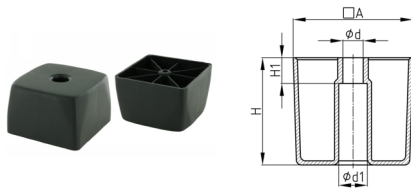

Product Group MBFQ

Square furniture feet made of polypropylene for mounting with round head screws

Standard Colours

- black

Material

- Polypropylene (PP)

Order Number	A	d	d1	H	H1
	mm	mm	mm	mm	mm
MBFQ 70x45	70	5	13	45	19