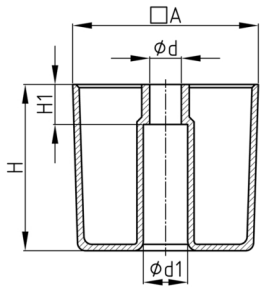

Product Group MBFQ

Square furniture feet made of polypropylene for mounting with round head screws

Standard Colours

- black

Material

- Polypropylene (PP)

Order Number	A	d	d1	H	H1
	mm	mm	mm	mm	mm
MBFQ 70x45	70	5	13	45	19