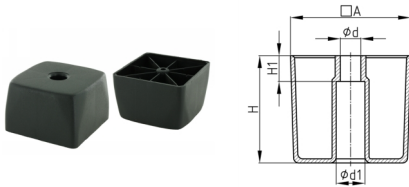

Product Group MBFQ

Square furniture feet made of polypropylene for mounting with round head screws

Standard Colours

- black

Material

- Polypropylene (PP)

Order Number	A	d	d1	H	H1
	mm	mm	mm	mm	mm
MBFQ 70x45	70	5	13	45	19