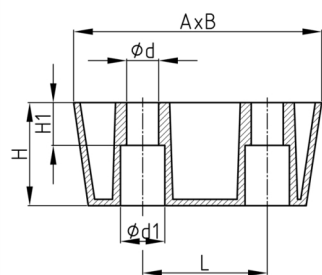

Walter Bethke GmbH & Co. KG

Technische Kunststoff - und Hybridprodukte

Product Group MBFQT

Triangular furniture feet made of polypropylene for attachment with round-head screws

Standard Colours

- black

Material

- Polypropylene (PP)

Order Number	A	B	d	d1	H	H1	L
	mm	mm	mm	mm	mm	mm	mm
MBFQT 130x45	130	130	5,8	16	45	20	64