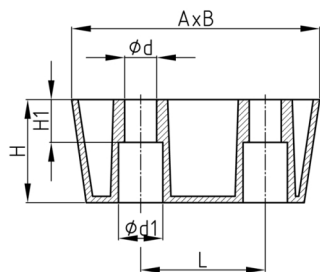

Walter Bethke GmbH & Co. KG

Technische Kunststoff - und Hybridprodukte

Product Group MBFQT

Triangular furniture feet made of polypropylene for attachment with round-head screws

Standard Colours

- black

Material

- Polypropylene (PP)

Order Number	A	B	d	d1	H	H1	L
	mm	mm	mm	mm	mm	mm	mm
MBFQT 130x45	130	130	5,8	16	45	20	64