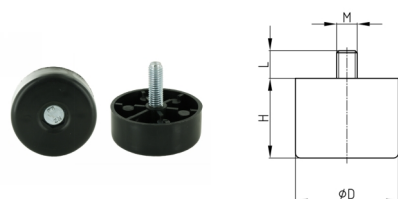

Product Group MBFS

Furniture feet made of polypropylene with mounted hexagon screw

Standard Colours

- black

Material

- Base body: Polypropylene (PP)
- Thread: zinc-plated steel

Order Number	D	H	L	M
	mm	mm	mm	mm
MBFS 50x20 M8x25	50	20	25	M8
MBFS 50x30 M8x25	50	30	25	M8
MBFS 50x40 M8x25	50	40	25	M8
MBFS 50x50 M8x25	50	50	25	M8
MBFS 80x40 M8x25	80	40	25	M8
MBFS 80x50 M8x25	80	50	25	M8
MBFS 80x80 M8x25	80	80	25	M8