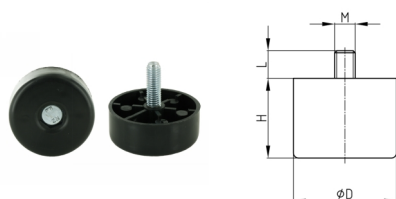

Product Group MBFS

Furniture feet made of polypropylene with mounted hexagon screw

Standard Colours

- black

Material

- Base body: Polypropylene (PP)
- Thread: zinc-plated steel

Order Number	D	H	L	M
	mm	mm	mm	
MBFS 50x20 M8x25	50	20	25	M8
MBFS 50x30 M8x25	50	30	25	M8
MBFS 50x40 M8x25	50	40	25	M8
MBFS 50x50 M8x25	50	50	25	M8
MBFS 80x40 M8x25	80	40	25	M8
MBFS 80x50 M8x25	80	50	25	M8
MBFS 80x80 M8x25	80	80	25	M8