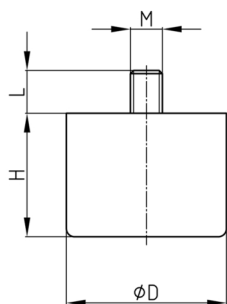

Product Group MBFS

Furniture feet made of polypropylene with mounted hexagon screw

Standard Colours

- black

Material

- Base body: Polypropylene (PP)
- Thread: zinc-plated steel

Order Number	D	H	L	M
	mm	mm	mm	
MBFS 50x20 M8x25	50	20	25	M8
MBFS 50x30 M8x25	50	30	25	M8
MBFS 50x40 M8x25	50	40	25	M8
MBFS 50x50 M8x25	50	50	25	M8
MBFS 80x40 M8x25	80	40	25	M8
MBFS 80x50 M8x25	80	50	25	M8
MBFS 80x80 M8x25	80	80	25	M8