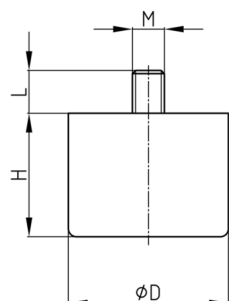

Product Group MBFS

Furniture feet made of polypropylene with mounted hexagon screw

Standard Colours

- black

Material

- Base body: Polypropylene (PP)
- Thread: zinc-plated steel

Order Number	D	H	L	M
	mm	mm	mm	mm
MBFS 50x20 M8x25	50	20	25	M8
MBFS 50x30 M8x25	50	30	25	M8
MBFS 50x40 M8x25	50	40	25	M8
MBFS 50x50 M8x25	50	50	25	M8
MBFS 80x40 M8x25	80	40	25	M8
MBFS 80x50 M8x25	80	50	25	M8
MBFS 80x80 M8x25	80	80	25	M8