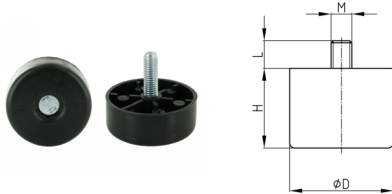

## Product Group MBFS

Furniture feet made of polypropylene with mounted hexagon screw

### Material

- Base body: Polypropylene (PP)
- Thread: zinc-plated steel

Order Number	D	H	L	M
	mm	mm	mm	mm
MBFS 50x20 M8x25	50	20	25	M8
MBFS 50x30 M8x25	50	30	25	M8
MBFS 50x40 M8x25	50	40	25	M8
MBFS 50x50 M8x25	50	50	25	M8
MBFS 80x40 M8x25	80	40	25	M8
MBFS 80x50 M8x25	80	50	25	M8
MBFS 80x80 M8x25	80	80	25	M8