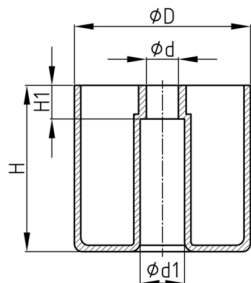

### Product Group MBFV

Furniture feet made of polypropylene for mounting with round head screws

#### Material

- Polypropylene (PP)

Order Number	D	d	d1	H	H1
	mm	mm	mm	mm	mm
MBFV 50x20/4x12	50	4	15	20	12
MBFV 50x20/8x10	50	8	15	20	10
MBFV 50x30/8x10	50	8	15	30	10
MBFV 50x34/8x22	50	8	15	34	22
MBFV 50x40/4x12	50	4	15	40	12
MBFV 50x40/8x10	50	8	15	40	10
MBFV 50x40/8x22	50	8	15	40	22
MBFV 50x50/8x22	50	8	15	50	22
MBFV 60x40/8x30	60	8	19	40	30
MBFV 60x50/8x40	60	8	19	50	40
MBFV 80x40/6x20	80	6	16	40	20
MBFV 80x50/6x20	80	6	16	50	20
MBFV 80x60/6x20	80	6	16	60	20
MBFV 80x80/6x20	80	6	16	80	20