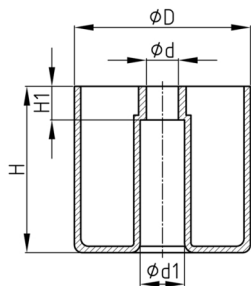

Product Group MBFV

Furniture feet made of polypropylene for mounting with round head screws

Standard Colours

- black

Material

- Polypropylene (PP)

Order Number	D	d	d1	H	H1
	mm	mm	mm	mm	mm
MBFV 50x20/4x12	50	4	15	20	12
MBFV 50x20/8x10	50	8	15	20	10
MBFV 50x30/8x10	50	8	15	30	10
MBFV 50x34/8x22	50	8	15	34	22
MBFV 50x40/4x12	50	4	15	40	12
MBFV 50x40/8x10	50	8	15	40	10
MBFV 50x40/8x22	50	8	15	40	22
MBFV 50x50/8x22	50	8	15	50	22
MBFV 60x40/8x30	60	8	19	40	30
MBFV 60x50/8x40	60	8	19	50	40
MBFV 80x40/6x20	80	6	16	40	20
MBFV 80x50/6x20	80	6	16	50	20
MBFV 80x60/6x20	80	6	16	60	20
MBFV 80x80/6x20	80	6	16	80	20