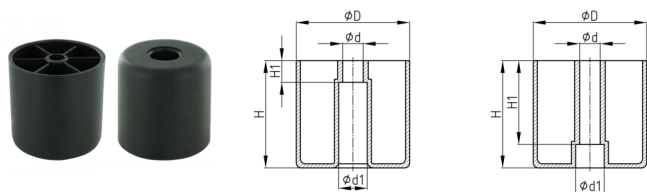

Product Group MBFV

Furniture feet made of polypropylene for mounting with round head screws

Standard Colours

- black

Material

- Polypropylene (PP)

Order Number	D	d	d1	H	H1
	mm	mm	mm	mm	mm
MBFV 50x20/4x12	50	4	15	20	12
MBFV 50x20/8x10	50	8	15	20	10
MBFV 50x30/8x10	50	8	15	30	10
MBFV 50x34/8x22	50	8	15	34	22
MBFV 50x40/4x12	50	4	15	40	12
MBFV 50x40/8x10	50	8	15	40	10
MBFV 50x40/8x22	50	8	15	40	22
MBFV 50x50/8x22	50	8	15	50	22
MBFV 60x40/8x30	60	8	19	40	30
MBFV 60x50/8x40	60	8	19	50	40
MBFV 80x40/6x20	80	6	16	40	20
MBFV 80x50/6x20	80	6	16	50	20
MBFV 80x60/6x20	80	6	16	60	20
MBFV 80x80/6x20	80	6	16	80	20