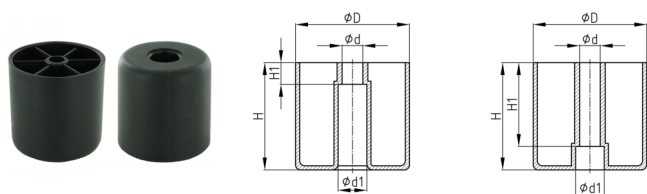

Product Group MBFV

Furniture feet made of polypropylene for mounting with round head screws

Standard Colours

- black

Material

- Polypropylene (PP)

Order Number	D	d	d1	H	H1
	mm	mm	mm	mm	mm
MBFV 50x20/4x12	50	4	15	20	12
MBFV 50x20/8x10	50	8	15	20	10
MBFV 50x30/8x10	50	8	15	30	10
MBFV 50x34/8x22	50	8	15	34	22
MBFV 50x40/4x12	50	4	15	40	12
MBFV 50x40/8x10	50	8	15	40	10
MBFV 50x40/8x22	50	8	15	40	22
MBFV 50x50/8x22	50	8	15	50	22
MBFV 60x40/8x30	60	8	19	40	30
MBFV 60x50/8x40	60	8	19	50	40
MBFV 80x40/6x20	80	6	16	40	20
MBFV 80x50/6x20	80	6	16	50	20
MBFV 80x60/6x20	80	6	16	60	20
MBFV 80x80/6x20	80	6	16	80	20