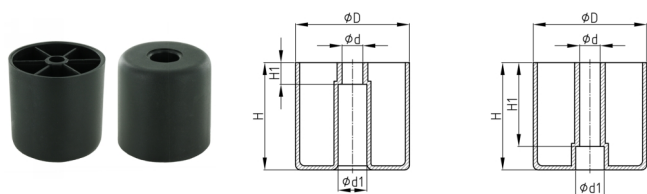

### Product Group MBFV

Furniture feet made of polypropylene for mounting with round head screws

#### Material

- Polypropylene (PP)

Order Number	D	d	d1	H	H1
	mm	mm	mm	mm	mm
MBFV 50x20/4x12	50	4	15	20	12
MBFV 50x20/8x10	50	8	15	20	10
MBFV 50x30/8x10	50	8	15	30	10
MBFV 50x34/8x22	50	8	15	34	22
MBFV 50x40/4x12	50	4	15	40	12
MBFV 50x40/8x10	50	8	15	40	10
MBFV 50x40/8x22	50	8	15	40	22
MBFV 50x50/8x22	50	8	15	50	22
MBFV 60x40/8x30	60	8	19	40	30
MBFV 60x50/8x40	60	8	19	50	40
MBFV 80x40/6x20	80	6	16	40	20
MBFV 80x50/6x20	80	6	16	50	20
MBFV 80x60/6x20	80	6	16	60	20
MBFV 80x80/6x20	80	6	16	80	20