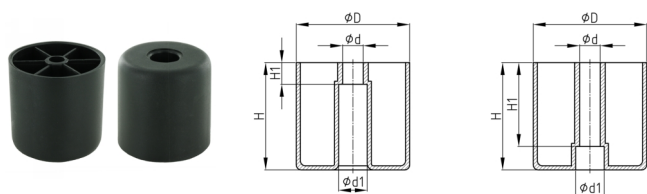

Product Group MBFV

Furniture feet made of polypropylene for mounting with round head screws

Standard Colours

- black

Material

- Polypropylene (PP)

Order Number	D	d	d1	H	H1
	mm	mm	mm	mm	mm
MBFV 50x20/4x12	50	4	15	20	12
MBFV 50x20/8x10	50	8	15	20	10
MBFV 50x30/8x10	50	8	15	30	10
MBFV 50x34/8x22	50	8	15	34	22
MBFV 50x40/4x12	50	4	15	40	12
MBFV 50x40/8x10	50	8	15	40	10
MBFV 50x40/8x22	50	8	15	40	22
MBFV 50x50/8x22	50	8	15	50	22
MBFV 60x40/8x30	60	8	19	40	30
MBFV 60x50/8x40	60	8	19	50	40
MBFV 80x40/6x20	80	6	16	40	20
MBFV 80x50/6x20	80	6	16	50	20
MBFV 80x60/6x20	80	6	16	60	20
MBFV 80x80/6x20	80	6	16	80	20