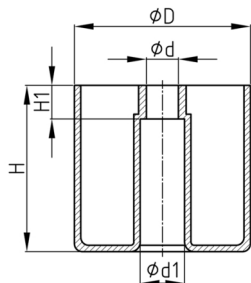

Product Group MBFV

Furniture feet made of polypropylene for mounting with round head screws

Standard Colours

- black

Material

- Polypropylene (PP)

Order Number	D	d	d1	H	H1
	mm	mm	mm	mm	mm
MBFV 50x20/4x12	50	4	15	20	12
MBFV 50x20/8x10	50	8	15	20	10
MBFV 50x30/8x10	50	8	15	30	10
MBFV 50x34/8x22	50	8	15	34	22
MBFV 50x40/4x12	50	4	15	40	12
MBFV 50x40/8x10	50	8	15	40	10
MBFV 50x40/8x22	50	8	15	40	22
MBFV 50x50/8x22	50	8	15	50	22
MBFV 60x40/8x30	60	8	19	40	30
MBFV 60x50/8x40	60	8	19	50	40
MBFV 80x40/6x20	80	6	16	40	20
MBFV 80x50/6x20	80	6	16	50	20
MBFV 80x60/6x20	80	6	16	60	20
MBFV 80x80/6x20	80	6	16	80	20