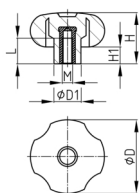

Product Group KRGOM

Cross handles made of PP with overmoulded threaded bush

Standard Colours

- black

Material

- Base body: Polypropylene (PP)
- Thread: zinc-plated steel

- Star grip with through hole

Order Number	D	D1	d	H	H1	L	M
	mm	mm	mm	mm	mm	mm	
KRGOM 40 M6x16	40	16		29	11	16	M6
KRGOM 40 M8x16	40	16		29	11	16	M8
KRGOM 40 M6x10 F	40	16	9,5	29	11	10	M6
KRGOM 40 M8x10 F	40	16	9,5	29	11	10	M8