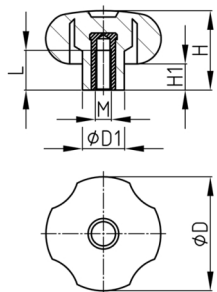

Product Group KRGOM

Cross handles made of PP with overmoulded threaded bush

Standard Colours

- black

Material

- Base body: Polypropylene (PP)
- Thread: zinc-plated steel