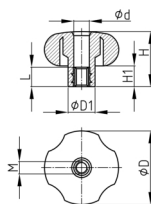

Product Group KRGOM

Cross handles made of PP with overmoulded threaded bush

Standard Colours

- black

Material

- Base body: Polypropylene (PP)
- Thread: zinc-plated steel

- Star grip with through hole

Order Number	D	D1	d	H	H1	L	M
	mm	mm	mm	mm	mm	mm	mm
KRGOM 40 M6x16	40	16		29	11	16	M6
KRGOM 40 M8x16	40	16		29	11	16	M8
KRGOM 40 M6x10 F	40	16	9,5	29	11	10	M6
KRGOM 40 M8x10 F	40	16	9,5	29	11	10	M8