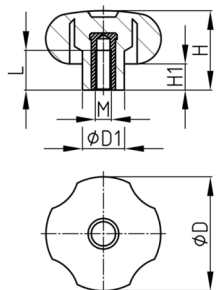

Product Group KRGOM

Cross handles made of PP with overmoulded threaded bush

Standard Colours

- black

Material

- Base body: Polypropylene (PP)
- Thread: zinc-plated steel