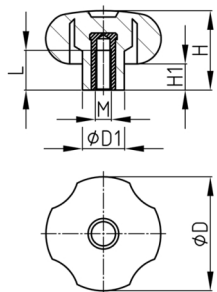

Product Group KRGOM

Cross handles made of PP with overmoulded threaded bush

Standard Colours

- black

Material

- Base body: Polypropylene (PP)
- Thread: zinc-plated steel

- Star grip with through hole

Order Number	D	D1	d	H	H1	L	M
	mm	mm	mm	mm	mm	mm	mm
KRGOM 40 M6x16	40	16		29	11	16	M6
KRGOM 40 M8x16	40	16		29	11	16	M8
KRGOM 40 M6x10 F	40	16	9,5	29	11	10	M6
KRGOM 40 M8x10 F	40	16	9,5	29	11	10	M8