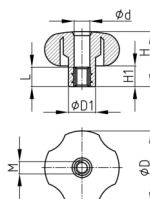

Product Group KRGOM

Cross handles made of PP with overmoulded threaded bush

Standard Colours

- black

Material

- Base body: Polypropylene (PP)
- Thread: zinc-plated steel

- Star grip with through hole

Order Number	D	D1	d	H	H1	L	M
	mm	mm	mm	mm	mm	mm	
KRGOM 40 M6x16	40	16		29	11	16	M6
KRGOM 40 M8x16	40	16		29	11	16	M8
KRGOM 40 M6x10 F	40	16	9,5	29	11	10	M6
KRGOM 40 M8x10 F	40	16	9,5	29	11	10	M8