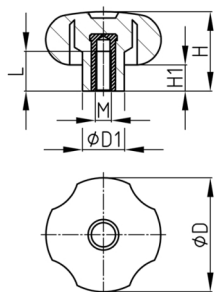

Product Group KRGOM

Cross handles made of PP with overmoulded threaded bush

Standard Colours

- black

Material

- Base body: Polypropylene (PP)
- Thread: zinc-plated steel

- Star grip with through hole

Order Number	D	D1	d	H	H1	L	M
	mm	mm	mm	mm	mm	mm	
KRGOM 40 M6x16	40	16		29	11	16	M6
KRGOM 40 M8x16	40	16		29	11	16	M8
KRGOM 40 M6x10 F	40	16	9,5	29	11	10	M6
KRGOM 40 M8x10 F	40	16	9,5	29	11	10	M8