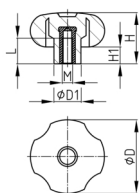

Product Group KRGOM

Cross handles made of PP with overmoulded threaded bush

Standard Colours

- black

Material

- Base body: Polypropylene (PP)
- Thread: zinc-plated steel

- Star grip with through hole

Order Number	D	D1	d	H	H1	L	M
	mm	mm	mm	mm	mm	mm	mm
KRGOM 40 M6x16	40	16		29	11	16	M6
KRGOM 40 M8x16	40	16		29	11	16	M8
KRGOM 40 M6x10 F	40	16	9,5	29	11	10	M6
KRGOM 40 M8x10 F	40	16	9,5	29	11	10	M8