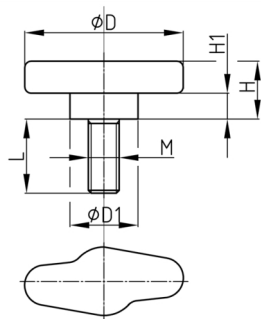

Product Group FSO

Wing screws made of PP with threaded bolt (overmoulded)

Standard Colours

- black

Material

- Base body: Polypropylene (PP)
- Thread: zinc-plated steel

| Order Number | D | D1 | H | H1 | L | M |
|---------------|----|----|----|----|----|-----|
| | mm | mm | mm | mm | mm | |
| FSO 60 M10x16 | 60 | 18 | 23 | 8 | 16 | M10 |
| FSO 60 M10x21 | 60 | 18 | 23 | 8 | 21 | M10 |
| FSO 60 M10x26 | 60 | 18 | 23 | 8 | 26 | M10 |
| FSO 60 M10x31 | 60 | 18 | 23 | 8 | 31 | M10 |
| FSO 60 M10x41 | 60 | 18 | 23 | 8 | 41 | M10 |
| FSO 60 M10x51 | 60 | 18 | 23 | 8 | 51 | M10 |