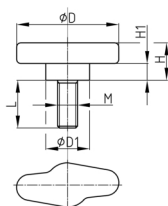

Product Group FSO

Wing screws made of PP with threaded bolt (overmoulded)

Standard Colours

- black

Material

- Base body: Polypropylene (PP)
- Thread: zinc-plated steel

| Order Number | D | D1 | H | H1 | L | M |
|---------------|----|----|----|----|----|-----|
| | mm | mm | mm | mm | mm | |
| FSO 60 M10x16 | 60 | 18 | 23 | 8 | 16 | M10 |
| FSO 60 M10x21 | 60 | 18 | 23 | 8 | 21 | M10 |
| FSO 60 M10x26 | 60 | 18 | 23 | 8 | 26 | M10 |
| FSO 60 M10x31 | 60 | 18 | 23 | 8 | 31 | M10 |
| FSO 60 M10x41 | 60 | 18 | 23 | 8 | 41 | M10 |
| FSO 60 M10x51 | 60 | 18 | 23 | 8 | 51 | M10 |