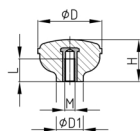

Product Group RDMO

Knurled nuts made of PP with fine knurl and threaded bush (overmoulded)

Standard Colours

- black

Material

- Base body: Polypropylene (PP)
- Thread: zinc-plated steel

Order Number	D	D1	H	L	M
	mm	mm	mm	mm	
RDMO 23 M5x12	23	12	18	12	M5
RDMO 23 M6x12	23	12	18	12	M6
RDMO 23 M8x12	23	12	18	12	M8
RDMO 30 M5x12	30	16	21	12	M5
RDMO 30 M6x12	30	16	21	12	M6
RDMO 30 M8x12	30	16	21	12	M8