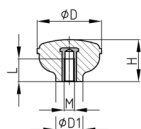

Product Group RDMO

Knurled nuts made of PP with fine knurl and threaded bush (overmoulded)

Standard Colours

- black

Material

- Base body: Polypropylene (PP)
- Thread: zinc-plated steel

Order Number	D	D1	H	L	M
	mm	mm	mm	mm	
RDMO 23 M5x12	23	12	18	12	M5
RDMO 23 M6x12	23	12	18	12	M6
RDMO 23 M8x12	23	12	18	12	M8
RDMO 30 M5x12	30	16	21	12	M5
RDMO 30 M6x12	30	16	21	12	M6
RDMO 30 M8x12	30	16	21	12	M8