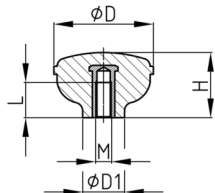

Product Group RDMO

Knurled nuts made of PP with fine knurl and threaded bush (overmoulded)

Standard Colours

- black

Material

- Base body: Polypropylene (PP)
- Thread: zinc-plated steel