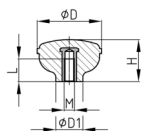

Product Group RDMO

Knurled nuts made of PP with fine knurl and threaded bush (overmoulded)

Standard Colours

- black

Material

- Base body: Polypropylene (PP)
- Thread: zinc-plated steel

Order Number	D	D1	H	L	M
	mm	mm	mm	mm	
RDMO 23 M5x12	23	12	18	12	M5
RDMO 23 M6x12	23	12	18	12	M6
RDMO 23 M8x12	23	12	18	12	M8
RDMO 30 M5x12	30	16	21	12	M5
RDMO 30 M6x12	30	16	21	12	M6
RDMO 30 M8x12	30	16	21	12	M8