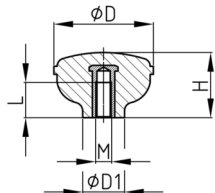

Product Group RDMO

Knurled nuts made of PP with fine knurl and threaded bush (overmoulded)

Standard Colours

- black

Material

- Base body: Polypropylene (PP)
- Thread: zinc-plated steel

Order Number	D	D1	H	L	M
	mm	mm	mm	mm	
RDMO 23 M5x12	23	12	18	12	M5
RDMO 23 M6x12	23	12	18	12	M6
RDMO 23 M8x12	23	12	18	12	M8
RDMO 30 M5x12	30	16	21	12	M5
RDMO 30 M6x12	30	16	21	12	M6
RDMO 30 M8x12	30	16	21	12	M8