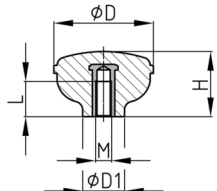

Product Group RDMO

Knurled nuts made of PP with fine knurl and threaded bush (overmoulded)

Standard Colours

- black

Material

- Base body: Polypropylene (PP)
- Thread: zinc-plated steel

Order Number	D	D1	H	L	M
	mm	mm	mm	mm	
RDMO 23 M5x12	23	12	18	12	M5
RDMO 23 M6x12	23	12	18	12	M6
RDMO 23 M8x12	23	12	18	12	M8
RDMO 30 M5x12	30	16	21	12	M5
RDMO 30 M6x12	30	16	21	12	M6
RDMO 30 M8x12	30	16	21	12	M8