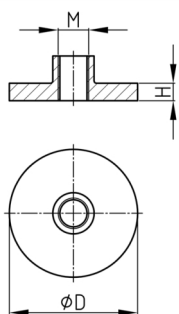

### Product Group SPPR

Welding plates made of stainless steel with thread, ready to be welded to round tubes

#### Product information

- The welding plates ensure that the tube is 100% tight after welding.

Order Number	D	H	M
	mm	mm	
SPPR 33 M8	33	3	M8
SPPR 38 M8	38	3	M8
SPPR 40 M8	40	3	M8
SPPR 33 M10	33	3	M10
SPPR 38 M10	38	3	M10
SPPR 40 M10	40	3	M10
SPPR 43 M10	43	3	M10
SPPR 50 M10	50	3	M10
SPPR 33 M12	33	3	M12
SPPR 38 M12	38	3	M12
SPPR 40 M12	40	3	M12
SPPR 43 M12	43	3	M12
SPPR 50 M12	50	3	M12
SPPR 38 M16	38	3	M16
SPPR 40 M16	40	3	M16
SPPR 43 M16	43	3	M16
SPPR 50 M16	50	3	M16
SPPR 60 M16	60	4	M16
SPPR 43 M20	43	3	M20
SPPR 50 M20	50	4	M20
SPPR 60 M20	60	4	M20
SPPR 50 M24	50	4	M24
SPPR 60 M24	60	4	M24