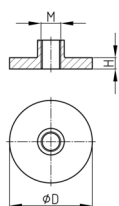

### Product Group SPPR

Welding plates made of stainless steel with thread, ready to be welded to round tubes

#### Product information

- The welding plates ensure that the tube is 100% tight after welding.

Order Number	D	H	M
	mm	mm	
SPPR 33 M8	33	3	M8
SPPR 38 M8	38	3	M8
SPPR 40 M8	40	3	M8
SPPR 33 M10	33	3	M10
SPPR 38 M10	38	3	M10
SPPR 40 M10	40	3	M10
SPPR 43 M10	43	3	M10
SPPR 50 M10	50	3	M10
SPPR 33 M12	33	3	M12
SPPR 38 M12	38	3	M12
SPPR 40 M12	40	3	M12
SPPR 43 M12	43	3	M12
SPPR 50 M12	50	3	M12
SPPR 38 M16	38	3	M16
SPPR 40 M16	40	3	M16
SPPR 43 M16	43	3	M16
SPPR 50 M16	50	3	M16
SPPR 60 M16	60	4	M16
SPPR 43 M20	43	3	M20
SPPR 50 M20	50	4	M20
SPPR 60 M20	60	4	M20
SPPR 50 M24	50	4	M24
SPPR 60 M24	60	4	M24