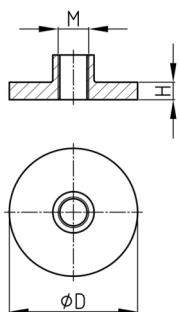

Product Group SPPR

Welding plates made of stainless steel with thread, ready to be welded to round tubes

Material

- AISI 304 (A2)

Product information

- The welding plates ensure that the tube is 100% tight after welding.

Order Number	D	H	M
	mm	mm	
SPPR 33 M8	33	3	M8
SPPR 38 M8	38	3	M8
SPPR 40 M8	40	3	M8
SPPR 33 M10	33	3	M10
SPPR 38 M10	38	3	M10
SPPR 40 M10	40	3	M10
SPPR 43 M10	43	3	M10
SPPR 50 M10	50	3	M10
SPPR 33 M12	33	3	M12
SPPR 38 M12	38	3	M12
SPPR 40 M12	40	3	M12
SPPR 43 M12	43	3	M12
SPPR 50 M12	50	3	M12
SPPR 38 M16	38	3	M16
SPPR 40 M16	40	3	M16
SPPR 43 M16	43	3	M16
SPPR 50 M16	50	3	M16
SPPR 60 M16	60	4	M16
SPPR 43 M20	43	3	M20
SPPR 50 M20	50	4	M20
SPPR 60 M20	60	4	M20
SPPR 50 M24	50	4	M24
SPPR 60 M24	60	4	M24