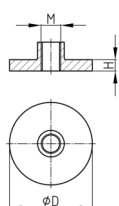

Product Group SPPR

Welding plates made of stainless steel with thread, ready to be welded to round tubes

Material

- AISI 304 (A2)

Product information

- The welding plates ensure that the tube is 100% tight after welding.

Order Number	D	H	M
	mm	mm	
SPPR 33 M8	33	3	M8
SPPR 38 M8	38	3	M8
SPPR 40 M8	40	3	M8
SPPR 33 M10	33	3	M10
SPPR 38 M10	38	3	M10
SPPR 40 M10	40	3	M10
SPPR 43 M10	43	3	M10
SPPR 50 M10	50	3	M10
SPPR 33 M12	33	3	M12
SPPR 38 M12	38	3	M12
SPPR 40 M12	40	3	M12
SPPR 43 M12	43	3	M12
SPPR 50 M12	50	3	M12
SPPR 38 M16	38	3	M16
SPPR 40 M16	40	3	M16
SPPR 43 M16	43	3	M16
SPPR 50 M16	50	3	M16
SPPR 60 M16	60	4	M16
SPPR 43 M20	43	3	M20
SPPR 50 M20	50	4	M20
SPPR 60 M20	60	4	M20
SPPR 50 M24	50	4	M24
SPPR 60 M24	60	4	M24