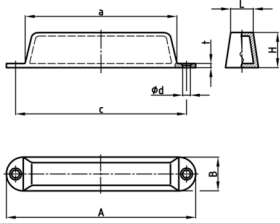

Product Group SGBO

Bowl handle made of PA-GF with mounting holes, narrow design

Standard Colours

- black

Material

- Base body: glass fibre reinforced polyamide (PA-GF)

Order Number	A	a	B	c	d	H	L	t
	mm	mm	mm	mm	mm	mm	mm	mm
SGBO 120	120	96	12	108	4	25	8	3