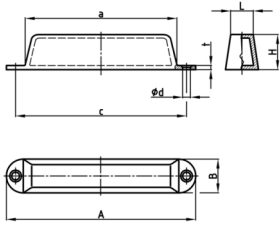

Product Group SGBO

Bowl handle made of PA-GF with mounting holes, narrow design

Standard Colours

- black

Material

- Base body: glass fibre reinforced polyamide (PA-GF)

Order Number	A	a	B	c	d	H	L	t
	mm	mm	mm	mm	mm	mm	mm	mm
SGBO 120	120	96	12	108	4	25	8	3