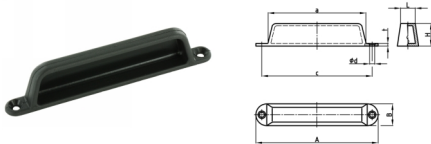

Product Group SGBO

Bowl handle made of PA-GF with mounting holes, narrow design

Standard Colours

- black

Material

- Base body: glass fibre reinforced polyamide (PA-GF)

Order Number	A	a	B	c	d	H	L	t
	mm	mm	mm	mm	mm	mm	mm	mm
SGBO 120	120	96	12	108	4	25	8	3