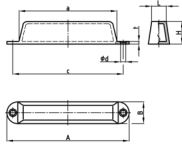

Product Group SGBO

Bowl handle made of PA-GF with mounting holes, narrow design

Standard Colours

- black

Material

- Base body: glass fibre reinforced polyamide (PA-GF)

Order Number	A	a	B	c	d	H	L	t
	mm	mm	mm	mm	mm	mm	mm	mm
SGBO 120	120	96	12	108	4	25	8	3