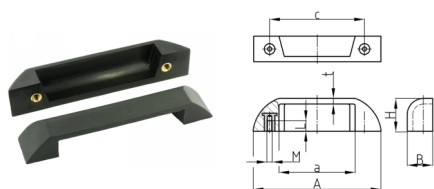

### Product Group SGGB

Bowl handle made of PA-GK with threaded bush

#### Material

- Base body: glass reinforced polyamide (PA-GF)
- Thread: Brass

Order Number	A	a	B	c	H	L	M	t
	mm	mm	mm	mm	mm	mm		mm
SGGB 136 / M6	136	88	24	95	19	9	M6	3,5