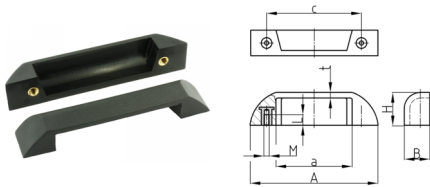

### Product Group SGGB

Bowl handle made of PA-GK with threaded bush

#### Material

- Base body: glass reinforced polyamide (PA-GF)
- Thread: Brass

Order Number	A	a	B	c	H	L	M	t
	mm	mm	mm	mm	mm	mm		mm
SGGB 136 / M6	136	88	24	95	19	9	M6	3,5