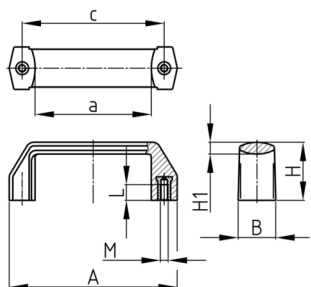

Product Group BGH

U-handle made of PA-GK with threaded bush

Standard Colours

- black

Material

- Base body: glass reinforced polyamide (PA-GF)
- Thread: Brass

Order Number	A	a	B	c	H	H1	L	M
	mm	mm	mm	mm	mm	mm	mm	mm
BGH 120 / M5	120	88	27	105	37	9	9	M5
BGH 120 / M6	120	88	27	105	37	9	9	M6
BGH 135 / M5	135	97	30	117	40	7	9	M5
BGH 135 / M6	135	97	30	117	40	7	13	M6
BGH 135 / M8	135	97	30	117	40	7	16	M8