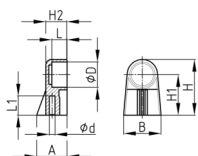

Product Group RGA

Brace support made of PA for tube handle with hole

Standard Colours

- black

Material

- Base body: Polyamide (PA)

Order Number	A	B	D	d	H	H1	H2	L	L1
	mm	mm	mm	mm	mm	mm	mm	mm	mm
RGA 20 / 4,5	30	37	20	4,5	55	40	21	15	18
RGA 20 / 5,5	30	37	20	5,5	55	40	21	15	18
RGA 25 / 5,5	30	37	25	5,5	55	40	21	15	18