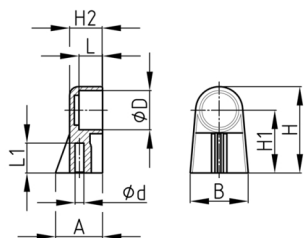

Product Group RGA

Brace support made of PA for tube handle with hole

Standard Colours

- black

Material

- Base body: Polyamide (PA)

Order Number	A	B	D	d	H	H1	H2	L	L1
	mm	mm	mm	mm	mm	mm	mm	mm	mm
RGA 20 / 4,5	30	37	20	4,5	55	40	21	15	18
RGA 20 / 5,5	30	37	20	5,5	55	40	21	15	18
RGA 25 / 5,5	30	37	25	5,5	55	40	21	15	18