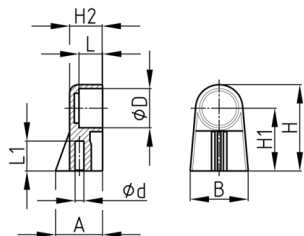

Product Group RGA

Brace support made of PA for tube handle with hole

Standard Colours

- black

Material

- Base body: Polyamide (PA)

Order Number	A	B	D	d	H	H1	H2	L	L1
	mm	mm	mm	mm	mm	mm	mm	mm	mm
RGA 20 / 4,5	30	37	20	4,5	55	40	21	15	18
RGA 20 / 5,5	30	37	20	5,5	55	40	21	15	18
RGA 25 / 5,5	30	37	25	5,5	55	40	21	15	18