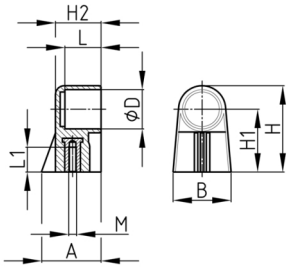

Product Group RGB

Brace support made of PA for tube handle with threaded bush

Standard Colours

- black

Material

- Base body: Polyamide (PA)
- Thread: Brass

Order Number	A	B	D	H	H1	H2	L	L1	M
	mm	mm	mm	mm	mm	mm	mm	mm	mm
RGB 20 / M6	30	37	20	55	40	21	15	18	M6
RGB 25 / M6	30	37	25	55	40	21	15	18	M6