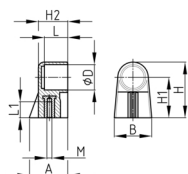

Product Group RGB

Brace support made of PA for tube handle with threaded bush

Standard Colours

- black

Material

- Base body: Polyamide (PA)
- Thread: Brass

| Order Number | A | B | D | H | H1 | H2 | L | L1 | M |
|--------------|----|----|----|----|----|----|----|----|----|
| | mm | mm | mm | mm | mm | mm | mm | mm | mm |
| RGB 20 / M6 | 30 | 37 | 20 | 55 | 40 | 21 | 15 | 18 | M6 |
| RGB 25 / M6 | 30 | 37 | 25 | 55 | 40 | 21 | 15 | 18 | M6 |