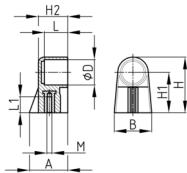

Product Group RGB

Brace support made of PA for tube handle with threaded bush

Standard Colours

- black

Material

- Base body: Polyamide (PA)
- Thread: Brass

Order Number	A	B	D	H	H1	H2	L	L1	M
	mm	mm	mm	mm	mm	mm	mm	mm	mm
RGB 20 / M6	30	37	20	55	40	21	15	18	M6
RGB 25 / M6	30	37	25	55	40	21	15	18	M6