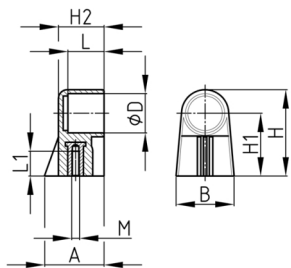

Product Group RGB

Brace support made of PA for tube handle with threaded bush

Standard Colours

- black

Material

- Base body: Polyamide (PA)
- Thread: Brass

| Order Number | A | B | D | H | H1 | H2 | L | L1 | M |
|--------------|----|----|----|----|----|----|----|----|----|
| | mm | mm | mm | mm | mm | mm | mm | mm | mm |
| RGB 20 / M6 | 30 | 37 | 20 | 55 | 40 | 21 | 15 | 18 | M6 |
| RGB 25 / M6 | 30 | 37 | 25 | 55 | 40 | 21 | 15 | 18 | M6 |