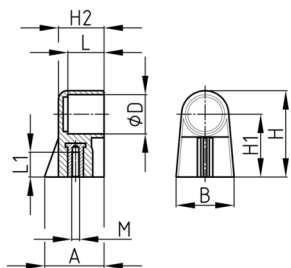

### Product Group RGB

Brace support made of PA for tube handle with threaded bush

#### Material

- Base body: Polyamide (PA)
- Thread: Brass

Order Number	A	B	D	H	H1	H2	L	L1	M
	mm	mm	mm	mm	mm	mm	mm	mm	mm
RGB 20 / M6	30	37	20	55	40	21	15	18	M6
RGB 25 / M6	30	37	25	55	40	21	15	18	M6