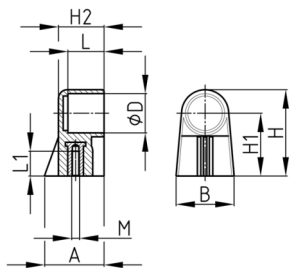

### Product Group RGB

Brace support made of PA for tube handle with threaded bush

#### Material

- Base body: Polyamide (PA)
- Thread: Brass

Order Number	A	B	D	H	H1	H2	L	L1	M
	mm	mm	mm	mm	mm	mm	mm	mm	mm
RGB 20 / M6	30	37	20	55	40	21	15	18	M6
RGB 25 / M6	30	37	25	55	40	21	15	18	M6