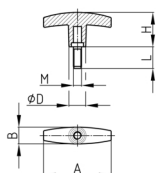

Order Number	A	B	D	H	L	M
	mm	mm	mm	mm	mm	
TGS 58 M6x30	58	14	15	30	30	M6
TGS 58 M8x15	58	14	15	30	15	M8
TGS 58 M8x20	58	14	15	30	20	M8
TGS 58 M8x25	58	14	15	30	25	M8
TGS 58 M8x30	58	14	15	30	30	M8