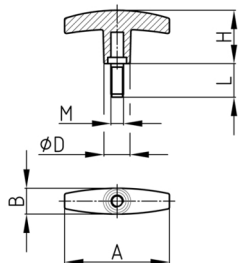

Product Group TGS

T-handles made of PP with threaded bolt

Standard Colours

- black

Material

- Base body: Polypropylene (PP)
- Thread: zinc-plated steel

Order Number	A	B	D	H	L	M
	mm	mm	mm	mm	mm	
TGS 58 M6x30	58	14	15	30	30	M6
TGS 58 M8x15	58	14	15	30	15	M8
TGS 58 M8x20	58	14	15	30	20	M8
TGS 58 M8x25	58	14	15	30	25	M8
TGS 58 M8x30	58	14	15	30	30	M8