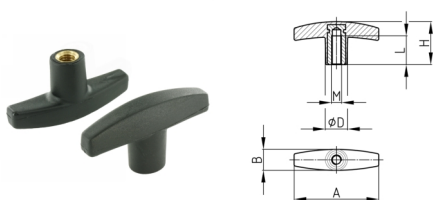

### Product Group TGB

T-handles made of PP with threaded bush

#### Material

- Base body: Polypropylene (PP)
- Thread: Brass

Order Number	A	B	D	H	L	M
	mm	mm	mm	mm	mm	mm
TGB 58 / M6	58	14	15	30	14	M6
TGB 58 / M8	58	14	15	30	12	M8