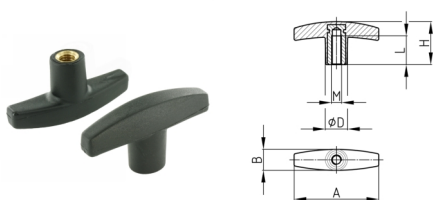

Order Number	A	B	D	H	L	M
	mm	mm	mm	mm	mm	mm
TGB 58 / M6	58	14	15	30	14	M6
TGB 58 / M8	58	14	15	30	12	M8