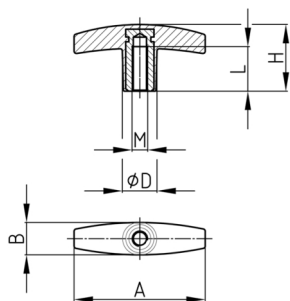

Product Group TGB

T-handles made of PP with threaded bush

Standard Colours

- black

Material

- Base body: Polypropylene (PP)
- Thread: Brass

Order Number	A	B	D	H	L	M
	mm	mm	mm	mm	mm	mm
TGB 58 / M6	58	14	15	30	14	M6
TGB 58 / M8	58	14	15	30	12	M8