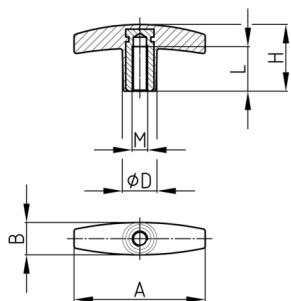

### Product Group TGB

T-handles made of PP with threaded bush

#### Material

- Base body: Polypropylene (PP)
- Thread: Brass

Order Number	A	B	D	H	L	M
	mm	mm	mm	mm	mm	mm
TGB 58 / M6	58	14	15	30	14	M6
TGB 58 / M8	58	14	15	30	12	M8