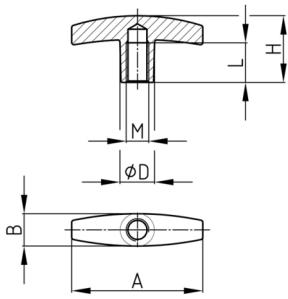

Product Group TGG

T-handles made of PP with injection moulded thread

Standard Colours

- black

Material

- Base body: Polypropylene (PP)

Order Number	A	B	D	H	L	M
	mm	mm	mm	mm	mm	mm
TGG 58 / M6	58	14	15	30	20	M6
TGG 58 / M8	58	14	15	30	20	M8