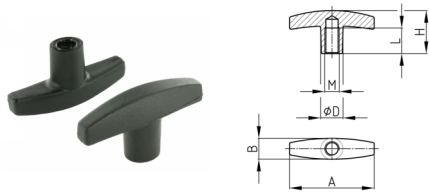

Product Group TGG

T-handles made of PP with injection moulded thread

Standard Colours

- black

Material

- Base body: Polypropylene (PP)

Order Number	A	B	D	H	L	M
	mm	mm	mm	mm	mm	mm
TGG 58 / M6	58	14	15	30	20	M6
TGG 58 / M8	58	14	15	30	20	M8