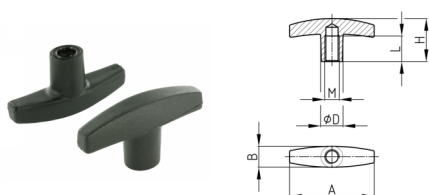

Product Group TGG

T-handles made of PP with injection moulded thread

Standard Colours

- black

Material

- Base body: Polypropylene (PP)

Order Number	A	B	D	H	L	M
	mm	mm	mm	mm	mm	mm
TGG 58 / M6	58	14	15	30	20	M6
TGG 58 / M8	58	14	15	30	20	M8