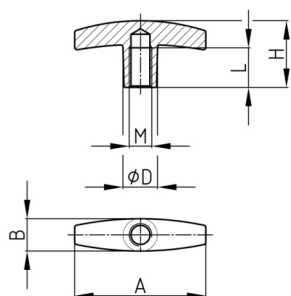

Product Group TGG

T-handles made of PP with injection moulded thread

Standard Colours

- black

Material

- Base body: Polypropylene (PP)

Order Number	A	B	D	H	L	M
	mm	mm	mm	mm	mm	mm
TGG 58 / M6	58	14	15	30	20	M6
TGG 58 / M8	58	14	15	30	20	M8