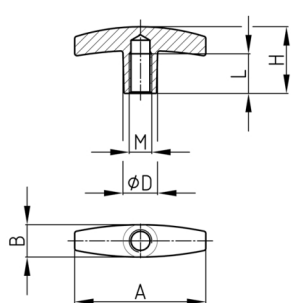

Product Group TGG

T-handles made of PP with injection moulded thread

Standard Colours

- black

Material

- Base body: Polypropylene (PP)

Order Number	A	B	D	H	L	M
	mm	mm	mm	mm	mm	mm
TGG 58 / M6	58	14	15	30	20	M6
TGG 58 / M8	58	14	15	30	20	M8