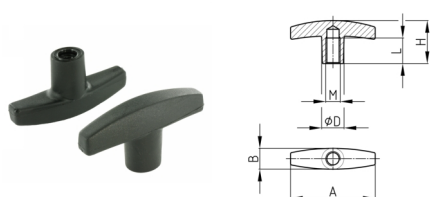

Product Group TGG

T-handles made of PP with injection moulded thread

Standard Colours

- black

Material

- Base body: Polypropylene (PP)

Order Number	A	B	D	H	L	M
	mm	mm	mm	mm	mm	mm
TGG 58 / M6	58	14	15	30	20	M6
TGG 58 / M8	58	14	15	30	20	M8