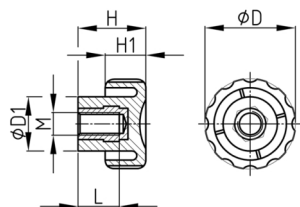

Product Group STG3B

Star knobs made of PP with blind threaded bush

Standard Colours

- black

Material

- Base body: Polypropylene (PP)
- Thread: Brass