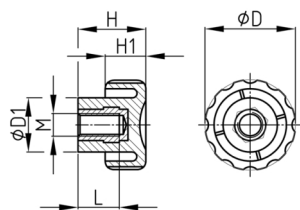

Product Group STG3B

Star knobs made of PP with blind threaded bush

Standard Colours

- black

Material

- Base body: Polypropylene (PP)
- Thread: Brass