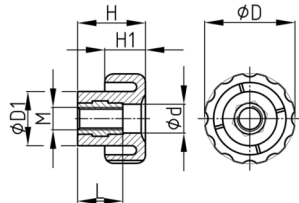

Product Group STG3BO

Star knobs made of PP with threaded bush (open)

Standard Colours

- black

Material

- Base body: Polypropylene (PP)
- Thread: Brass