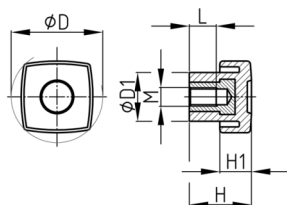

Product Group VKGM

Square handles made of PP with threaded bush (closed)

Standard Colours

- black

Material

- Base body: Polypropylene (PP)
- Thread: Brass

Order Number	D	D1	H	H1	L	M
	mm	mm	mm	mm	mm	
VKGM 30 / M6	30	16	20	11	8	M6
VKGM 30 / M8	30	16	20	11	11	M8
VKGM 40 / M6	40	19	26	14	13	M6
VKGM 40 / M8	40	19	26	14	16	M8
VKGM 40 / M10	40	19	26	14	17	M10
VKGM 50 / M8	50	23	35	17	16	M8
VKGM 50 / M10	50	23	35	17	17	M10
VKGM 50 / M12	50	23	35	17	17	M12
VKGM 60 / M8	60	27	40	20	17	M8
VKGM 60 / M10	60	27	40	20	17	M10
VKGM 60 / M12	60	27	40	20	17	M12