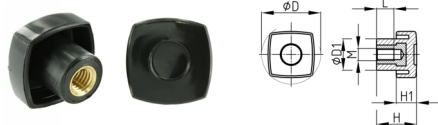

### Product Group VKGM

Square handles made of PP with threaded bush (closed)

#### Material

- Base body: Polypropylene (PP)
- Thread: Brass

Order Number	D	D1	H	H1	L	M
	mm	mm	mm	mm	mm	
VKGM 30 / M6	30	16	20	11	8	M6
VKGM 30 / M8	30	16	20	11	11	M8
VKGM 40 / M6	40	19	26	14	13	M6
VKGM 40 / M8	40	19	26	14	16	M8
VKGM 40 / M10	40	19	26	14	17	M10
VKGM 50 / M8	50	23	35	17	16	M8
VKGM 50 / M10	50	23	35	17	17	M10
VKGM 50 / M12	50	23	35	17	17	M12
VKGM 60 / M8	60	27	40	20	17	M8
VKGM 60 / M10	60	27	40	20	17	M10
VKGM 60 / M12	60	27	40	20	17	M12