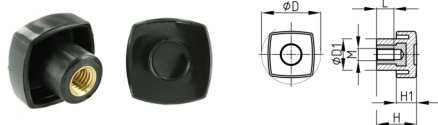

Product Group VKGM

Square handles made of PP with threaded bush (closed)

Standard Colours

- black

Material

- Base body: Polypropylene (PP)
- Thread: Brass

Order Number	D	D1	H	H1	L	M
	mm	mm	mm	mm	mm	
VKGM 30 / M6	30	16	20	11	8	M6
VKGM 30 / M8	30	16	20	11	11	M8
VKGM 40 / M6	40	19	26	14	13	M6
VKGM 40 / M8	40	19	26	14	16	M8
VKGM 40 / M10	40	19	26	14	17	M10
VKGM 50 / M8	50	23	35	17	16	M8
VKGM 50 / M10	50	23	35	17	17	M10
VKGM 50 / M12	50	23	35	17	17	M12
VKGM 60 / M8	60	27	40	20	17	M8
VKGM 60 / M10	60	27	40	20	17	M10
VKGM 60 / M12	60	27	40	20	17	M12