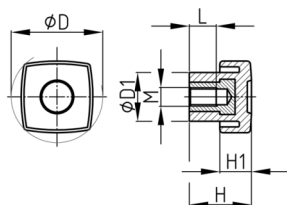

Product Group VKGM

Square handles made of PP with threaded bush (closed)

Standard Colours

- black

Material

- Base body: Polypropylene (PP)
- Thread: Brass