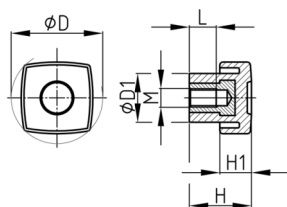

Product Group VKGM

Square handles made of PP with threaded bush (closed)

Standard Colours

- black

Material

- Base body: Polypropylene (PP)
- Thread: Brass