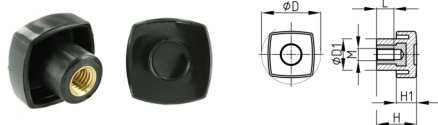

### Product Group VKGM

Square handles made of PP with threaded bush (closed)

#### Material

- Base body: Polypropylene (PP)
- Thread: Brass

Order Number	D	D1	H	H1	L	M
	mm	mm	mm	mm	mm	
VKGM 30 / M6	30	16	20	11	8	M6
VKGM 30 / M8	30	16	20	11	11	M8
VKGM 40 / M6	40	19	26	14	13	M6
VKGM 40 / M8	40	19	26	14	16	M8
VKGM 40 / M10	40	19	26	14	17	M10
VKGM 50 / M8	50	23	35	17	16	M8
VKGM 50 / M10	50	23	35	17	17	M10
VKGM 50 / M12	50	23	35	17	17	M12
VKGM 60 / M8	60	27	40	20	17	M8
VKGM 60 / M10	60	27	40	20	17	M10
VKGM 60 / M12	60	27	40	20	17	M12