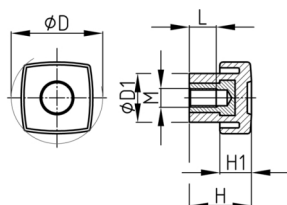

Product Group VKGM

Square handles made of PP with threaded bush (closed)

Standard Colours

- black

Material

- Base body: Polypropylene (PP)
- Thread: Brass