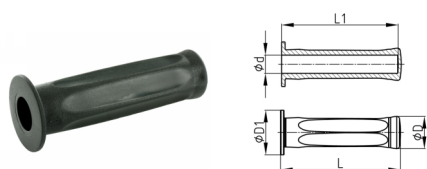

Product Group HGKR

Tapered handle with border made of elasticated TPE

Standard Colours

- black

Material

- Base body: elastic thermoplast (TPE)

Order Number	D	D1	d	L	L1
	mm	mm	mm	mm	mm
HGKR 115 / 18-19	31	44	18	115	110
HGKR 115 / 20-21	31	44	20	115	110
HGKR 115 / 22-23	31	44	22	115	110
HGKR 125 / 24-25	36	49	24	125	120
HGKR 125 / 26	36	49	26	125	120
HGKR 125 / 27-28	36	49	27	125	120
HGKR 125 / 29	36	49	29	125	120
HGKR 130 / 30	42	51	30	130	125
HGKR 130 / 33	42	51	33	130	125