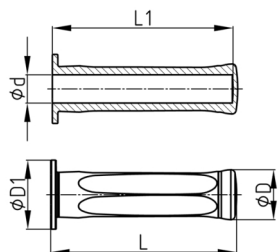

Product Group HGKR

Tapered handle with border made of elasticated TPE

Standard Colours

- black

Material

- Base body: elastic thermoplast (TPE)

Order Number	D	D1	d	L	L1
	mm	mm	mm	mm	mm
HGKR 115 / 18-19	31	44	18	115	110
HGKR 115 / 20-21	31	44	20	115	110
HGKR 115 / 22-23	31	44	22	115	110
HGKR 125 / 24-25	36	49	24	125	120
HGKR 125 / 26	36	49	26	125	120
HGKR 125 / 27-28	36	49	27	125	120
HGKR 125 / 29	36	49	29	125	120
HGKR 130 / 30	42	51	30	130	125
HGKR 130 / 33	42	51	33	130	125