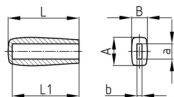

Product Group HGRE

Rectangular handle with inner rectangular groove made of elasticated TPE

Standard Colours

- black

Material

- Base body: elastic thermoplast (TPE)

Order Number	A	B	a	b	L	L1
	mm	mm	mm	mm	mm	mm
HGRE 30 / 8x5	12	8	8	5	30	27
HGRE 70 / 15x5	28	15	15	5	70	66
HGRE 70 / 20x4	28	15	20	4	70	66
HGRE 70 / 20x6	28	15	20	6	70	66
HGRE 70 / 20x8	28	15	20	8	70	66