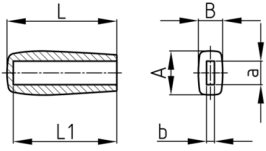

Product Group HGRE

Rectangular handle with inner rectangular groove made of elasticated TPE

Standard Colours

- black

Material

- Base body: elastic thermoplast (TPE)

Order Number	A	B	a	b	L	L1
	mm	mm	mm	mm	mm	mm
HGRE 30 / 8x5	12	8	8	5	30	27
HGRE 70 / 15x5	28	15	15	5	70	66
HGRE 70 / 20x4	28	15	20	4	70	66
HGRE 70 / 20x6	28	15	20	6	70	66
HGRE 70 / 20x8	28	15	20	8	70	66