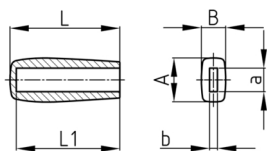

### Product Group HGRE

Rectangular handle with inner rectangular groove made of elasticated TPE

#### Material

- Base body: elastic thermoplast (TPE)

Order Number	A	B	a	b	L	L1
	mm	mm	mm	mm	mm	mm
HGRE 30 / 8x5	12	8	8	5	30	27
HGRE 70 / 15x5	28	15	15	5	70	66
HGRE 70 / 20x4	28	15	20	4	70	66
HGRE 70 / 20x6	28	15	20	6	70	66
HGRE 70 / 20x8	28	15	20	8	70	66