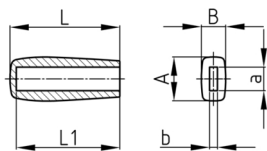

Product Group HGRE

Rectangular handle with inner rectangular groove made of elasticated TPE

Standard Colours

- black

Material

- Base body: elastic thermoplast (TPE)

Order Number	A	B	a	b	L	L1
	mm	mm	mm	mm	mm	mm
HGRE 30 / 8x5	12	8	8	5	30	27
HGRE 70 / 15x5	28	15	15	5	70	66
HGRE 70 / 20x4	28	15	20	4	70	66
HGRE 70 / 20x6	28	15	20	6	70	66
HGRE 70 / 20x8	28	15	20	8	70	66