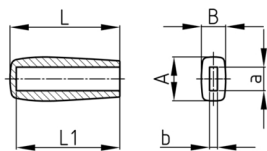

### Product Group HGRE

Rectangular handle with inner rectangular groove made of elasticated TPE

#### Material

- Base body: elastic thermoplast (TPE)

Order Number	A	B	a	b	L	L1
	mm	mm	mm	mm	mm	mm
HGRE 30 / 8x5	12	8	8	5	30	27
HGRE 70 / 15x5	28	15	15	5	70	66
HGRE 70 / 20x4	28	15	20	4	70	66
HGRE 70 / 20x6	28	15	20	6	70	66
HGRE 70 / 20x8	28	15	20	8	70	66