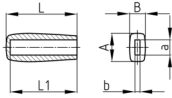

Product Group HGRE

Rectangular handle with inner rectangular groove made of elasticated TPE

Standard Colours

- black

Material

- Base body: elastic thermoplast (TPE)

Order Number	A	B	a	b	L	L1
	mm	mm	mm	mm	mm	mm
HGRE 30 / 8x5	12	8	8	5	30	27
HGRE 70 / 15x5	28	15	15	5	70	66
HGRE 70 / 20x4	28	15	20	4	70	66
HGRE 70 / 20x6	28	15	20	6	70	66
HGRE 70 / 20x8	28	15	20	8	70	66