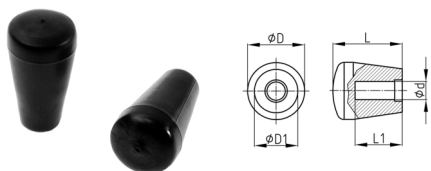

**Product Group** KNFL

Button made of Polypropylene with flat head and smooth blind hole

**Standard Colours**

- black

**Material**

- Base body: Polypropylene (PP)

Order Number	D	D1	d	L	L1
	mm	mm	mm	mm	mm
KNFL 45/ 8	25	15	8	45	38
KNFL 45/ 10	25	15	10	45	38