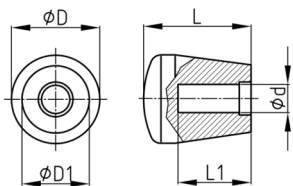

**Product Group** KNFL

Button made of Polypropylene with flat head and smooth blind hole

**Standard Colours**

- black

**Material**

- Base body: Polypropylene (PP)

Order Number	D	D1	d	L	L1
	mm	mm	mm	mm	mm
KNFL 45/ 8	25	15	8	45	38
KNFL 45/ 10	25	15	10	45	38