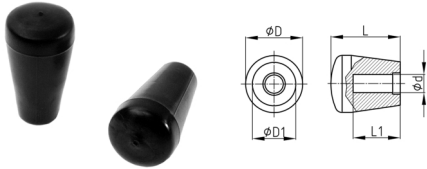

Product Group KNFL

Button made of Polypropylene with flat head and smooth blind hole

Standard Colours

- black

Material

- Base body: Polypropylene (PP)

Order Number	D	D1	d	L	L1
	mm	mm	mm	mm	mm
KNFL 45/ 8	25	15	8	45	38
KNFL 45/ 10	25	15	10	45	38