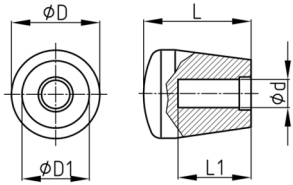

Product Group KNFL

Button made of Polypropylene with flat head and smooth blind hole

Standard Colours

- black

Material

- Base body: Polypropylene (PP)

Order Number	D	D1	d	L	L1
	mm	mm	mm	mm	mm
KNFL 45/ 8	25	15	8	45	38
KNFL 45/ 10	25	15	10	45	38