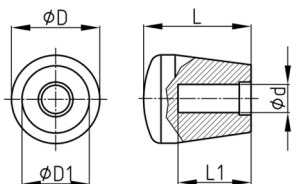

**Product Group** KNFL

Button made of Polypropylene with flat head and smooth blind hole

**Standard Colours**

- black

**Material**

- Base body: Polypropylene (PP)

Order Number	D	D1	d	L	L1
	mm	mm	mm	mm	mm
KNFL 45/ 8	25	15	8	45	38
KNFL 45/ 10	25	15	10	45	38