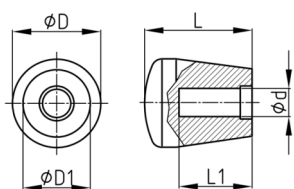

**Product Group** KNFL

Button made of Polypropylene with flat head and smooth blind hole

**Standard Colours**

- black

**Material**

- Base body: Polypropylene (PP)

Order Number	D	D1	d	L	L1
	mm	mm	mm	mm	mm
KNFL 45/ 8	25	15	8	45	38
KNFL 45/ 10	25	15	10	45	38