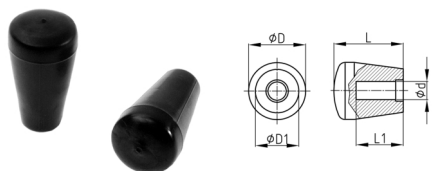

**Product Group** KNFL

Button made of Polypropylene with flat head and smooth blind hole

**Standard Colours**

- black

**Material**

- Base body: Polypropylene (PP)

Order Number	D	D1	d	L	L1
	mm	mm	mm	mm	mm
KNFL 45/ 8	25	15	8	45	38
KNFL 45/ 10	25	15	10	45	38