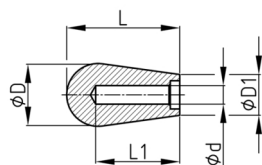

Product Group KNRU

Knob made of TPV with round head and smooth blind hole

Standard Colours

- black

Material

- Base body: cross-linked thermoplastic elastomer (TPV)

Order Number	D	D1	d	L	L1
	mm	mm	mm	mm	mm
KNRU 30/ 5	15	8	5	30	23
KNRU 30/ 6	15	8	6	30	23