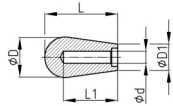

Product Group KNRU

Knob made of TPV with round head and smooth blind hole

Standard Colours

- black

Material

- Base body: cross-linked thermoplastic elastomer (TPV)

Order Number	D	D1	d	L	L1
	mm	mm	mm	mm	mm
KNRU 30/ 5	15	8	5	30	23
KNRU 30/ 6	15	8	6	30	23