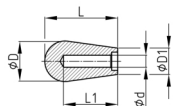

Order Number	D	D1	d	L	L1
	mm	mm	mm	mm	mm
KNRU 30/ 5	15	8	5	30	23
KNRU 30/ 6	15	8	6	30	23