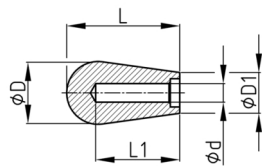

### Product Group KNRU

Knob made of TPV with round head and smooth blind hole

#### Material

- Base body: cross-linked thermoplastic elastomer (TPV)

Order Number	D	D1	d	L	L1
	mm	mm	mm	mm	mm
KNRU 30/ 5	15	8	5	30	23
KNRU 30/ 6	15	8	6	30	23