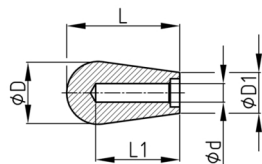

Product Group KNRU

Knob made of TPV with round head and smooth blind hole

Standard Colours

- black

Material

- Base body: cross-linked thermoplastic elastomer (TPV)

| Order Number | D | D1 | d | L | L1 |
|--------------|----|----|----|----|----|
| | mm | mm | mm | mm | mm |
| KNRU 30/ 5 | 15 | 8 | 5 | 30 | 23 |
| KNRU 30/ 6 | 15 | 8 | 6 | 30 | 23 |