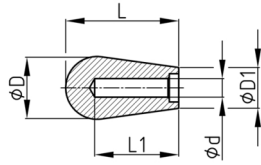

Product Group KNRU

Knob made of TPV with round head and smooth blind hole

Standard Colours

- black

Material

- Base body: cross-linked thermoplastic elastomer (TPV)

Order Number	D	D1	d	L	L1
	mm	mm	mm	mm	mm
KNRU 30/ 5	15	8	5	30	23
KNRU 30/ 6	15	8	6	30	23