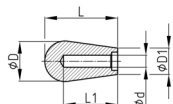

Product Group KNRU

Knob made of TPV with round head and smooth blind hole

Standard Colours

- black

Material

- Base body: cross-linked thermoplastic elastomer (TPV)

Order Number	D	D1	d	L	L1
	mm	mm	mm	mm	mm
KNRU 30/ 5	15	8	5	30	23
KNRU 30/ 6	15	8	6	30	23