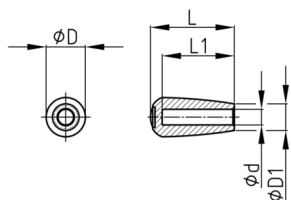

Product Group KNOS

Knob made of polypropylene with smooth blind hole and plug

Standard Colours

- black

Material

- Base body: Polypropylene (PP)

Order Number	D	D1	d	L	L1
	mm	mm	mm	mm	mm
KNOS 52 / 8	25	17	8	52	46
KNOS 52 / 10	25	17	10	52	46
KNOS 62 / 8	27	18	8	62	55
KNOS 62 / 10	27	18	10	62	55
KNOS 62 / 12	27	18	12	62	55
KNOS 75 / 12	32	22	12	75	68
KNOS 75 / 14	32	22	14	75	68
KNOS 75 / 16	32	22	16	75	68