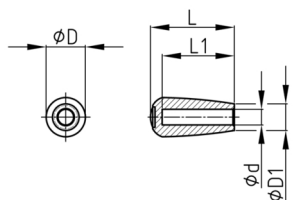

Product Group KNOS

Knob made of polypropylene with smooth blind hole and plug

Standard Colours

- black

Material

- Base body: Polypropylene (PP)

Order Number	D	D1	d	L	L1
	mm	mm	mm	mm	mm
KNOS 52 / 8	25	17	8	52	46
KNOS 52 / 10	25	17	10	52	46
KNOS 62 / 8	27	18	8	62	55
KNOS 62 / 10	27	18	10	62	55
KNOS 62 / 12	27	18	12	62	55
KNOS 75 / 12	32	22	12	75	68
KNOS 75 / 14	32	22	14	75	68
KNOS 75 / 16	32	22	16	75	68