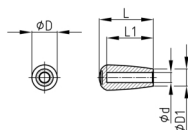

Product Group KNOS

Knob made of polypropylene with smooth blind hole and plug

Standard Colours

- black

Material

- Base body: Polypropylene (PP)

Order Number	D	D1	d	L	L1
	mm	mm	mm	mm	mm
KNOS 52 / 8	25	17	8	52	46
KNOS 52 / 10	25	17	10	52	46
KNOS 62 / 8	27	18	8	62	55
KNOS 62 / 10	27	18	10	62	55
KNOS 62 / 12	27	18	12	62	55
KNOS 75 / 12	32	22	12	75	68
KNOS 75 / 14	32	22	14	75	68
KNOS 75 / 16	32	22	16	75	68