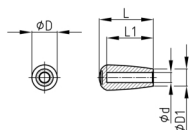

Product Group KNOS

Knob made of polypropylene with smooth blind hole and plug

Standard Colours

- black

Material

- Base body: Polypropylene (PP)

Order Number	D	D1	d	L	L1
	mm	mm	mm	mm	mm
KNOS 52 / 8	25	17	8	52	46
KNOS 52 / 10	25	17	10	52	46
KNOS 62 / 8	27	18	8	62	55
KNOS 62 / 10	27	18	10	62	55
KNOS 62 / 12	27	18	12	62	55
KNOS 75 / 12	32	22	12	75	68
KNOS 75 / 14	32	22	14	75	68
KNOS 75 / 16	32	22	16	75	68