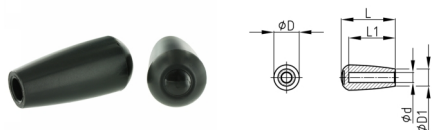

Product Group KNOS

Knob made of polypropylene with smooth blind hole and plug

Standard Colours

- black

Material

- Base body: Polypropylene (PP)

Order Number	D	D1	d	L	L1
	mm	mm	mm	mm	mm
KNOS 52 / 8	25	17	8	52	46
KNOS 52 / 10	25	17	10	52	46
KNOS 62 / 8	27	18	8	62	55
KNOS 62 / 10	27	18	10	62	55
KNOS 62 / 12	27	18	12	62	55
KNOS 75 / 12	32	22	12	75	68
KNOS 75 / 14	32	22	14	75	68
KNOS 75 / 16	32	22	16	75	68