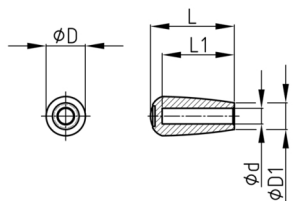

Product Group KNOS

Knob made of polypropylene with smooth blind hole and plug

Standard Colours

- black

Material

- Base body: Polypropylene (PP)

Order Number	D	D1	d	L	L1
	mm	mm	mm	mm	mm
KNOS 52 / 8	25	17	8	52	46
KNOS 52 / 10	25	17	10	52	46
KNOS 62 / 8	27	18	8	62	55
KNOS 62 / 10	27	18	10	62	55
KNOS 62 / 12	27	18	12	62	55
KNOS 75 / 12	32	22	12	75	68
KNOS 75 / 14	32	22	14	75	68
KNOS 75 / 16	32	22	16	75	68