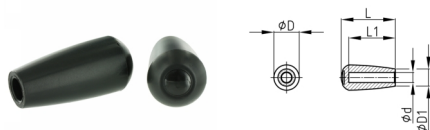

Product Group KNOS

Knob made of polypropylene with smooth blind hole and plug

Standard Colours

- black

Material

- Base body: Polypropylene (PP)

Order Number	D	D1	d	L	L1
	mm	mm	mm	mm	mm
KNOS 52 / 8	25	17	8	52	46
KNOS 52 / 10	25	17	10	52	46
KNOS 62 / 8	27	18	8	62	55
KNOS 62 / 10	27	18	10	62	55
KNOS 62 / 12	27	18	12	62	55
KNOS 75 / 12	32	22	12	75	68
KNOS 75 / 14	32	22	14	75	68
KNOS 75 / 16	32	22	16	75	68